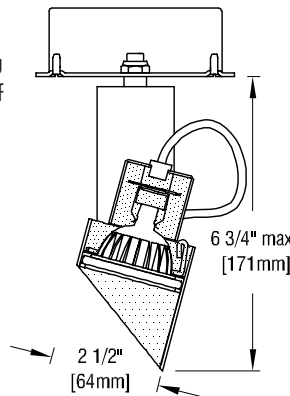

MAGIC WAND® PWG W-OBM

surface mounted dim-to-warm wallwasher

FEATURES

Magic Wand PWG W-OBM is a surface mounted wallwasher designed for use with a Philips 12-volt, GU5.3 base, MR-16 shaped, 'WarmGlow' retrofit LED lamp (supplied by others).

- Philips WarmGlow 6.5MR16...

This lamp dims from 2700K to 2200K, providing an experience similar to the dimming profile of an incandescent lamp.

Fixture is designed for mounting on a 4" octagonal outlet box (by others). Fixture includes an integral electronic transformer.

The optical assembly consists of an integral specular reflector and 40° x 70° spread lens.

A flared socket cap prevents any backslash of light onto the ceiling.

Concealed swivels provide 350° horizontal rotation as well as vertical adjustment from 0° to 90°. Swivels are permanently tensioned, allowing the fixture to remain fixed at any aiming angle.

Magic Wand fixtures have seamless aluminum housings for lightweight durability. Standard finish is matte white with a white socket lead; also available in black and Industrial Silver matte paint finishes.

PRODUCT CODE

Complete Product Code..... MW-MRE-W-PWG-OBM
standard finish: matte white with white socket lead

OPTIONS

Specify by adding to the product code.

black socket lead

with standard matte white housing ..... – BSLV

matte black housing finish

black socket lead standard ..... – BLK

Industrial Silver housing finish

black socket lead standard ..... – SIL

custom color paint housing finish

specify white or black socket lead ..... – WSLV or – BSLV
and identify color in specification ..... CCH