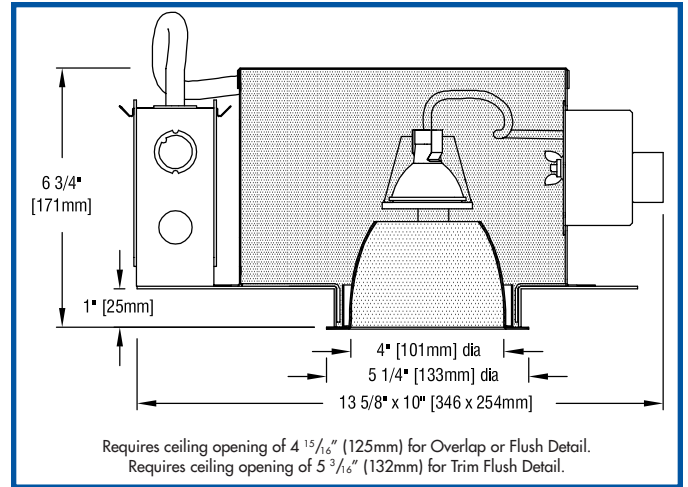

PRODUCT CODE

For complete product code, list basic unit and select one item from each following box.

Basic Unit ..... FOUR-MRE-DL

Reflector Color and Detail	Overlap	Trim Flush*
Semi-specular Clear	COL	CTF .....
Slightly diffuse Clear	VOL	VTF .....
Fully diffuse Clear	ECOL	ECTF .....
Champagne Gold	GOL	GTF .....
Black	BOL	BTF .....

*Trim Flush reflector trim requires the use of a plaster ring Accessory (see below).

▶ Reflectors detailed for metal or wood ceilings available on special order.

LightCharms or LightPlate may be ordered instead of the standard reflectors above.

LightCharm Silver Point	LC-SP
LightCharm Opal	LC-O
LightCharm Crystal	LC-C
LightPlate Downlight Spot, white	DP-OL..... DP-TF

Custom painted trims for LightPlate are available on special order. Add -CC

OPTIONS Specify by adding to the basic unit.

Integral 277/12 volt electronic transformer ..... - 277

ACCESSORIES Specify as a separate line item.

Plaster ring allows use of 4 7/8" OD Trim Flush (-TF) reflector in sheetrock ceiling; 5 3/16" dia hole required ..... TF RING/4

OPTICAL ACCESSORIES ▶ over, please