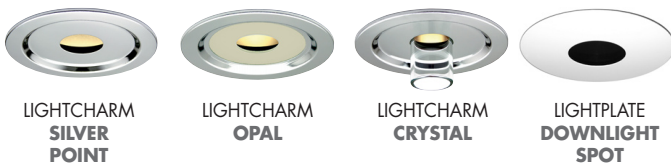

Lamp (By Others) Dimming Info

Edison Price Lighting does not include lamps and does not sell either lamps or their accessories. For dimming compatibility consult the lamp manufacturer's website.