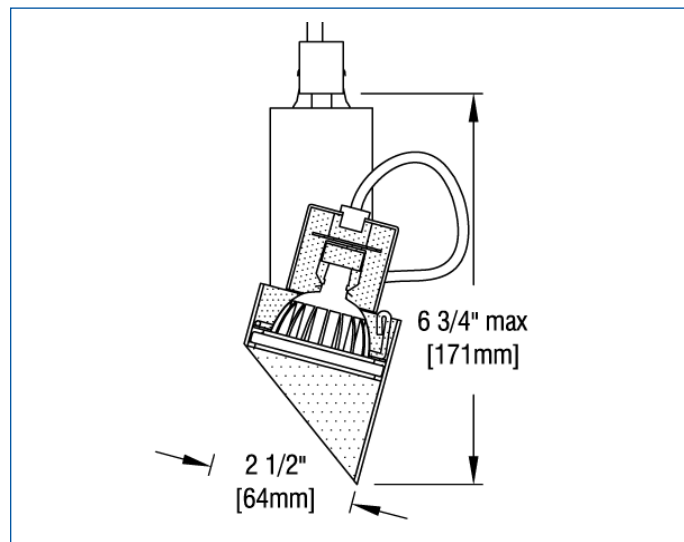

MAGIC WAND PWG W

APPLICATIONS

Fixture is suitable for wallwashing vertical surfaces in museums, galleries, showrooms, residences, restaurants, offices and stores.

Fixture is individually fused and ^{UL} listed for mounting on Edison Price Lighting 120-volt track only.

Lamp (By Others) Dimming Info

Edison Price Lighting does not include lamps and does not sell either lamps or their accessories. For dimming compatibility consult the lamp manufacturer's website.

For current lamp performance data, consult lamp manufacturer's website.