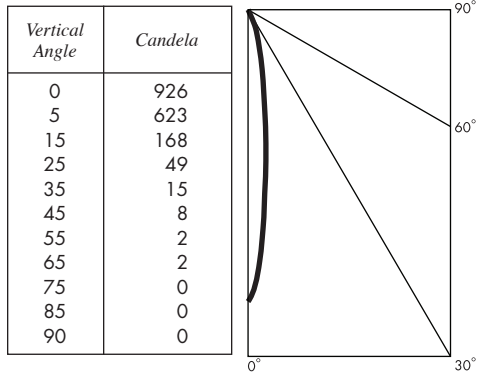

ARTIMA 20 O

PHOTOMETRIC REPORT – SPOT

Report No. 56500. Original Independent Testing Laboratories, Inc. (ITL) test report furnished upon request.

Luminaire.....track mounted adjustable accent light with 55° spread lens; black cross-baffle aimed at nadir (0°)

Lamp.....50-watt halogen PAR20 NSP9, 550 lumens

Efficiency.....42.8%

CANDLEPOWER DISTRIBUTION