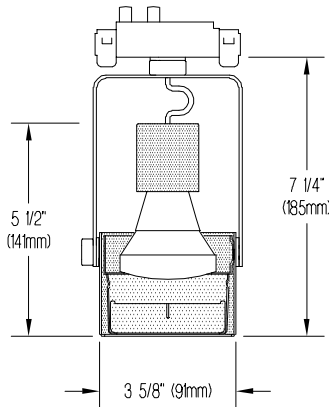

PRODUCT CODE

Complete Product Code..... ART 20 O
standard finish: matte white with white socket lead

OPTIONS

Specify by adding to the product code.

rocker type **on/off switch** in track adapter ..... – SW
($\frac{3}{4}$ " long adapter lengthened to $\frac{7}{16}$ " to accommodate switch)

equipped for **outlet box mounting** with
a $4\frac{1}{2}$ " (114mm) dia matte white box cover;
mounts directly to a standard 4" (102mm)
octagonal outlet box ..... – OBM

matte black housing finish ..... – BLK
black socket lead

Industrial Silver housing finish ..... – SIL
black socket lead

custom color paint housing finish
specify white or black socket lead ..... – WSLV or – BSLV
and identify color in specification ..... CCH

OPTICAL ACCESSORIES

Specify as separate line items.

All are $2\frac{3}{4}$ " (70mm) dia. Lenses and filters are glass; screens are aluminum.

diffuse glass DGS/2.75

prismatic lens (Solite) PLS/2.75

55° spread lens LENS/2.75

40° x 70° spread lens LENS/2.75-4070

beam smoother CLR/2.75

UV filter UVF/2.75

color filters

Daylight Blue DAY/2.75

Surprise Pink PNK/2.75

amber AMB/2.75

blue BLU/2.75

green GRN/2.75

red RED/2.75

33% light reduction screen SCR33/2.75

50% light reduction screen SCR50/2.75

► For fixtures configured for 50A track or 60A busway systems, contact factory.