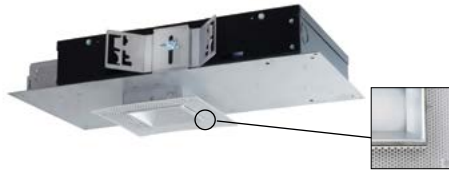

ATRUM					ALSO AVAILABLE AS		
APERTURE	FUNCTION	LED	SOURCE LM MAX	FEATURES	REMODELER (PRESTO)	IC-RATED (EPIC)	WET LOCATION
7"	DL AA NSP WL	CITIZEN	8000	- for multi-story spaces up to 40' high 0-40° angular adjustment - wireless available			

Trimless, Glare-less

Trimless, flush installation achieved in sheetrock ceilings with integral PRIM screen.

Glare-free apertures from anodized aluminum reflectors. Anodization substantially reduces aperture brightness, and lengthens performance for decades.

WAFER SQUARE					ALSO AVAILABLE AS		
APERTURE	FUNCTION	LED	MAX LMS	FEATURES	TRIMLESS (PRIM)		
3"	DL AA NSP WL	CREE	1500	- shallow - <i>Energy Star</i> - clear, prismatic, or diffuse lens - wood joist and millwork options	✓		3"

SQUARE					ALSO AVAILABLE AS		
APERTURE	FUNCTION	LED	SOURCE LM MAX	FEATURES	TRIMLESS (PRIM)		
4" 5"	DL AA NSP WL	XICATO	3500	- clear, prismatic, or diffuse lens 0-35° angular adjustment 45° shielding angle	✓		3" 4"

ATZ					ALSO AVAILABLE AS		
APERTURE	FUNCTION	LED	SOURCE LM MAX	FEATURES	TRIMLESS (PRIM)		
3" 4"	DL WL	XICATO	2500	for TechZone 4" or 6" channels			

Click on product names and checkmarks for more information.