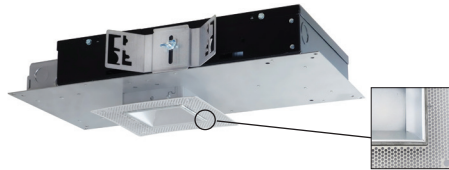

ATRUM					ALSO AVAILABLE AS		
APERTURE	FUNCTION	LED	SOURCE LM MAX	FEATURES	REMODELER (PRESTO)	IC-RATED (EPIC)	WET LOCATION
7"	DL AA NSP WL	CITIZEN	7000	- for multi-story spaces up to 40' high 0-40° angular adjustment - wireless available			

Trimless, Glare-less

Trimless, flush installation achieved in sheetrock ceilings with integral PRIM screen.

Glare-free apertures from anodized aluminum reflectors. Anodization substantially reduces aperture brightness, and lengthens performance for decades.

WAFER SQUARE					ALSO AVAILABLE AS		
APERTURE	FUNCTION	LED	MAX LMS	FEATURES	TRIMLESS (PRIM)		
3"	DL AA NSP WL	CREE	1500	- shallow - <i>Energy Star</i> - clear, prismatic, or diffuse lens - wood joist and millwork options	✓		3"

SQUARE					ALSO AVAILABLE AS		
APERTURE	FUNCTION	LED	SOURCE LM MAX	FEATURES	TRIMLESS (PRIM)		
4" 5"	DL AA NSP WL	XICATO	3500	- clear, prismatic, or diffuse lens 0-35° angular adjustment 45° shielding angle	✓		3" 4"

ATZ					ALSO AVAILABLE AS		
APERTURE	FUNCTION	LED	SOURCE LM MAX	FEATURES	TRIMLESS (PRIM)		
3" 4"	DL WL	XICATO	2500	for TechZone 4" or 6" channels			

Click on product names and checkmarks for more information.