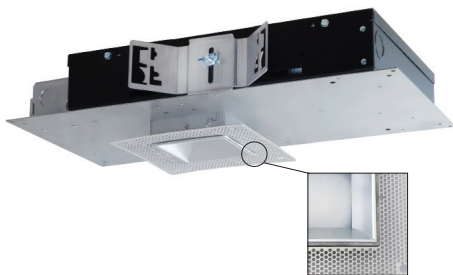

WAFER SQUARE					ALSO AVAILABLE AS
APERTURE	FUNCTION	LED	FEATURES	MAX LMS	TRIMLESS (PRIM)
3"	DL AA NSP WL	CREE	- shallow - <i>Energy Star</i> - clear, prismatic, or diffuse lens - wood joist and millwork options	1500	

SQUARE					ALSO AVAILABLE AS
APERTURE	FUNCTION	LED	FEATURES	SOURCE LM MAX	TRIMLESS (PRIM)
4" 5"	DL AA NSP WL	XICATO	- clear, prismatic, or diffuse lens 0-35° angular adjustment 45° shielding angle	3500	

ATZ					ALSO AVAILABLE AS
APERTURE	FUNCTION	LED	FEATURES	SOURCE LM MAX	TRIMLESS (PRIM)
3" 4"	DL WL	XICATO	for TechZone 4" or 6" channels	2500	

Trimless, Glare-less

Trimless, flush installation achieved in sheetrock ceilings with integral PRIM screen.

Glare-free apertures from anodized aluminum reflectors. Anodization substantially reduces aperture brightness, and lengthens performance for decades.

Click on product names and checkmarks for more information.