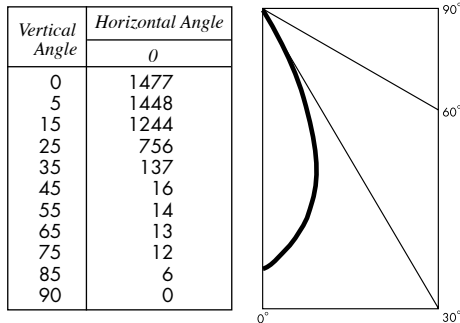

CANDLEPOWER DISTRIBUTION

LUMINAIRE LIGHT OUTPUT AND EFFICACY

LED Module Type	Luminaire Light Output	Luminaire Efficacy (lms/watt)	System Wattage
1300 Lumens Artist	952	50*	19
1300 Lumens standard & Vibrant	952	63*	15

*estimated values

STANDARD DRIVER INFORMATION (UL Class 2, dry and damp location)

Voltage	120	277
Input Watts (1300A/13S&V)	19/15	19/15
Input Current(A) (1300A/13S&V)	.16/.13	.07/.05
Output Voltage (V)	48	48
Min. Power Factor	0.90	0.90
Operating Temperature Range (F)	-13 to 122	-13 to 122

LIGHT OUTPUT MULTIPLIER

LED Module Type	Light Output Multiplier
1300 Lumens Artist	1
1300 Lumens standard & Vibrant	1