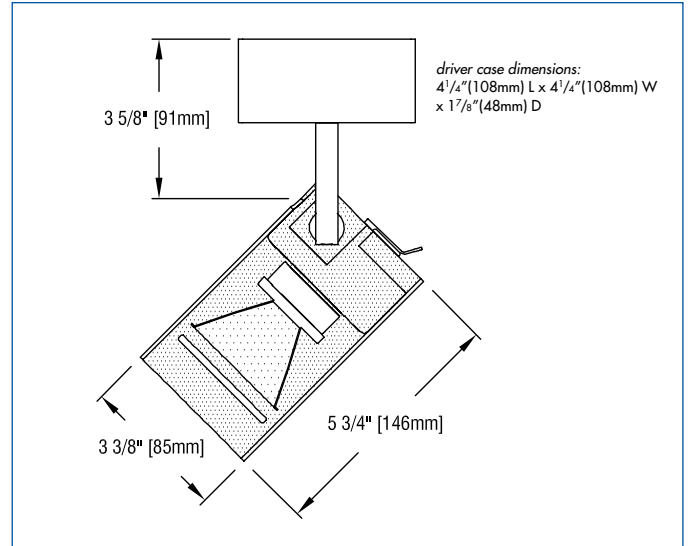

## OPTICAL ACCESSORIES

Specify as separate line items.

All are 2 3/4" (70mm) dia. Lenses and filters are glass; screens are aluminum.

<b>diffuse glass</b> .....	DGS/2.75
<b>prismatic lens (Solite)</b> .....	PLS/2.75
<b>55° spread lens</b> .....	LENS/2.75
<b>40° x 70° spread lens</b> .....	LENS/2.75-4070
<b>beam smoother included with fixture</b> .....	CLR/2.75
<b>color filters</b>	
Daylight Blue .....	DAY/2.75
Surprise Pink .....	PNK/2.75
amber .....	AMB/2.75
blue .....	BLU/2.75
green .....	GRN/2.75
red .....	RED/2.75
<b>33% light reduction screen</b> .....	SCR33/2.75
<b>50% light reduction screen</b> .....	SCR50/2.75