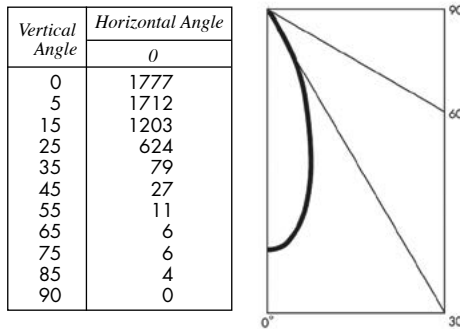

CANDLEPOWER DISTRIBUTION

LUMINAIRE LIGHT OUTPUT AND EFFICACY

LED Module Type	Luminaire Light Output	Luminaire Efficacy (lms/watt)	System Wattage
1300 Lumens Artist	864	43*	19
1300 Lumens standard & Vibrant	864	58*	15

*estimated values

PHOTOMETRIC REPORT with 60° reflector (tested per IESNA LM-79-2008)

Prorated from Verification Services Report No. 1139431. Original test report furnished upon request.

Luminaire ..... surface-mounted LED accent light with a 60° reflector and black lens holder (NO LENS)

Lamp ..... Xicato XIM19 LED Module, 1300 lumens, 3000K Lamp Life ..... see above