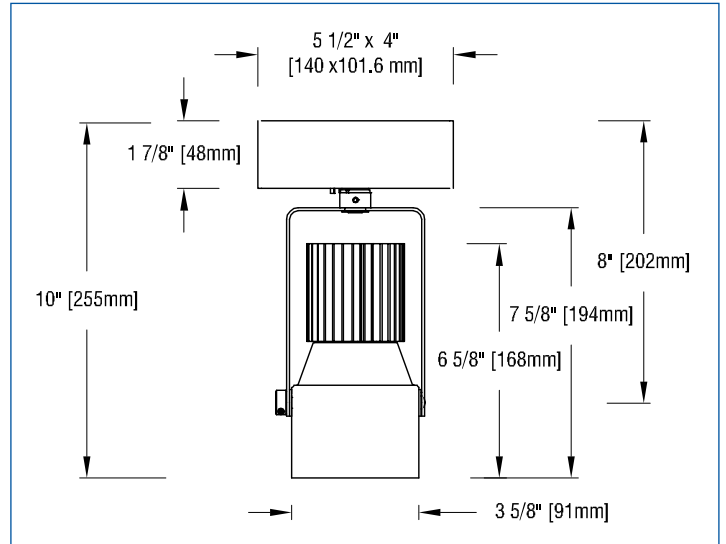

OPTICAL ACCESSORIES

Specify as separate line items.

All are 2 3/4" (70mm) dia. Lenses and filters are glass; screens are aluminum.

diffuse glass	DGS/2.75
prismatic lens (Solite)	PLS/2.75
55° spread lens	LENS/2.75
40° x 70° spread lens	LENS/2.75-4070
beam smoother included with fixture	CLR/2.75
color filters	
Daylight Blue	DAY/2.75
Surprise Pink	PNK/2.75
amber	AMB/2.75
blue	BLU/2.75
green	GRN/2.75
red	RED/2.75
33% light reduction screen	SCR33/2.75
50% light reduction screen	SCR50/2.75

BARN DOORS

Specify as separate line items.

Specify with one optical accessory (not included), see above.

white	BD-A3-WH
black	BD-A3-BL
silver	BD-A3-SI
custom color	BD-A3-CC

APPLICATIONS

Luminaire is listed for mounting on a standard 4" octagonal outlet box (by others).

– see below for photometric reports –