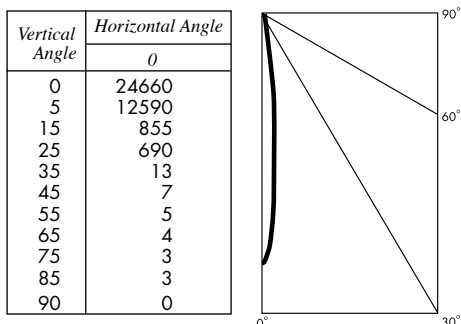

PHOTOMETRIC REPORT with 10° reflector (tested per IESNA LM-79-2008)

Verification Services Report No. 1222995. Original test report furnished upon request.

Luminaire ..... surface-mounted LED accent light with 10° reflector and black lens holder (NO LENS)

Lamp ..... Xicato LED Module, 2000 lumens, 3000K

Lamp Life ..... Rated 50,000 hours based on L70/B50 criteria. LM80 report by LED manufacturer furnished upon request

CANDLEPOWER DISTRIBUTION

LUMINAIRE LIGHT OUTPUT AND EFFICACY

LED Module Type	Luminaire Light Output	Luminaire CBCP	Luminaire Efficacy (lms/watt)	System Wattage
700 Lumens Artist	512*	8890*	36*	14
1000 Lumens Artist	674*	11696*	36*	19
1300 Lumens Artist	933*	16189*	31*	30
1600 Lumens Artist	1108*	19235*	29*	38
1000 Lumens standard & Vibrant	706*	12136*	50*	14
1300 Lumens standard & Vibrant	942*	16350*	50*	19
2000 Lumens standard & Vibrant	1421	24660	38	38

*estimated values

PHOTOMETRIC REPORT with 24° reflector (tested per IESNA LM-79-2008)

Verification Services Report No. 122996. Original test report furnished upon request.

Luminaire ..... surface-mounted LED accent light with 24° reflector and black lens holder (NO LENS)

Lamp ..... Xicato LED Module, 2000 lumens, 3000K

Lamp Life ..... Rated 50,000 hours based on L70/B50 criteria. LM80 report by LED manufacturer furnished upon request