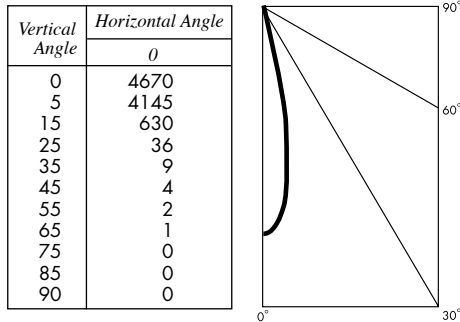

CANDLEPOWER DISTRIBUTION

LUMINAIRE LIGHT OUTPUT AND EFFICACY

LED Module Type	Luminaire Light Output	Luminaire CBCP	Luminaire Efficacy (lms/watt)	System Wattage
700 Lumens Artist	207*	1684*	15*	14
1000 Lumens Artist	272*	2215*	14*	19
1300 Lumens Artist	376*	3066*	12*	30
1600 Lumens Artist	447*	3643*	12*	38
1000 Lumens standard & Vibrant	285*	2321*	20*	14
1300 Lumens standard & Vibrant	380*	3096*	20*	19
2000 Lumens standard & Vibrant	573	4670	15	38

*estimated values

STANDARD DRIVER INFORMATION (UL Class 2, dry and damp location)

Voltage	120	277
Input Watts (L07A/L10A/L13A/L16A/L10S&V/L13S&V/L20S&V)	14/19/30/38/14/19/38	14/19/30/38/14/19/38
Input Current(A) (L07A/L10A/L13A/L16A/L10S&V/L13S&V/L20S&V)	.12/.16/.25/.32/.12/.16/.32	.05/.07/.11/.14/.05/.07/.14
Output Current (mA)	500-1050	500-1050
Min. Power Factor	.99	.99
Operating Temperature Range (F)	-13 to 122	-13 to 122

LIGHT OUTPUT MULTIPLIER

LED Module Type	Light Output Multiplier
700 Lumens Artist	.36*
1000 Lumens Artist	.47*
1300 Lumens Artist	.65*
1600 Lumens Artist	.78*
1000 Lumens standard & Vibrant	.50*
1300 Lumens standard & Vibrant	.66*
2000 Lumens standard & Vibrant	1