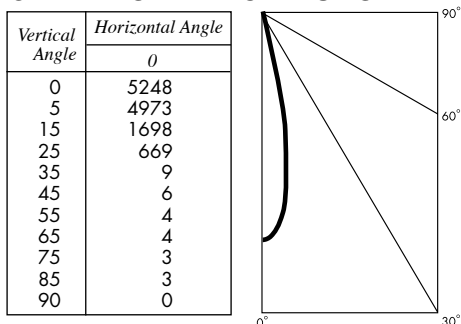

CANDLEPOWER DISTRIBUTION

LUMINAIRE LIGHT OUTPUT AND EFFICACY

LED Module Type	Luminaire Light Output	Luminaire CBCP	Luminaire Efficacy (lms/watt)	System Wattage
700 Lumens Artist	457*	1855*	32*	14
1000 Lumens Artist	602*	2465*	32*	19
1300 Lumens Artist	833*	3445*	27*	30
1600 Lumens Artist	990*	4093*	26*	38
1000 Lumens standard & Vibrant	631*	2608*	45*	14
1300 Lumens standard & Vibrant	841*	3479*	44*	19
2000 Lumens standard & Vibrant	1269	5248	34	38

*estimated values