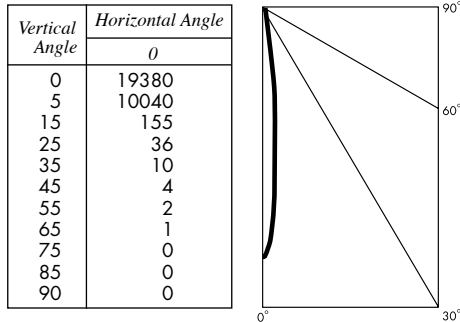

PHOTOMETRIC REPORT with 10° reflector (tested per IESNA LM-79-2008)

Verification Services Report No. 1222997. Original test report furnished upon request.

Luminaire ..... surface-mounted LED accent light with a 10° reflector and black ring-baffle (NO LENS)

Lamp ..... Xicato 9mm XTM LED Module, 2000 lumens, 3000K

Lamp Life ..... rated 50.000 hours based on L70/B50 criteria. LM80 report by LED manufacturer furnished upon request

CANDLEPOWER DISTRIBUTION

LUMINAIRE LIGHT OUTPUT AND EFFICACY

LED Module Type	Luminaire Light Output	Luminaire CBCP	Luminaire Efficacy (lms/watt)	System Wattage
700 Lumens Artist	277*	6986*	20*	14
1000 Lumens Artist	365*	9192*	19*	19
1300 Lumens Artist	505*	12,723*	17*	30
1600 Lumens Artist	600*	15,116*	16*	38
1000 Lumens standard & Vibrant	382*	9631*	27*	14
1300 Lumens standard & Vibrant	510*	12,849*	27*	19
2000 Lumens standard & Vibrant	769	19,380	21	38

*estimated values

PHOTOMETRIC REPORT with 24° reflector (tested per IESNA LM-79-2008)

Verification Services Report No. 122998. Original test report furnished upon request.

Luminaire ..... surface-mounted LED accent light with a 24° reflector and black ring-baffle (NO LENS)

Lamp ..... Xicato 9mm XTM LED Module, 2000 lumens, 3000K

Lamp Life ..... rated 50.000 hours based on L70/B50 criteria. LM80 report by LED manufacturer furnished upon request