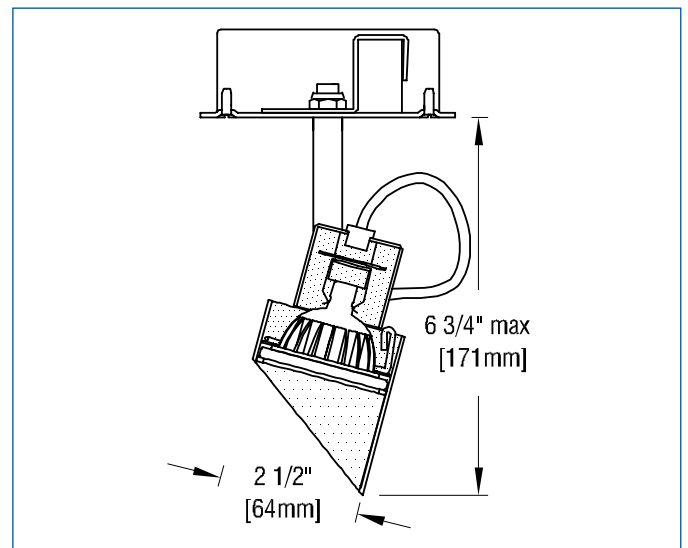

Project

Type

Date

Product Code

Designer

MINI WAND® MRE W-OBMX

surface mounted wallwasher

- Fixture is designed for mounting on a 4" octagonal outlet box (by others). Fixture includes an integral electronic transformer mounted on top of the outlet box cover.
- The optical assembly consists of an integral specular reflector and 40° x 70° spread lens.
- A socket cap prevents any backslash of light onto the ceiling.
- Concealed swivels provide 350° horizontal rotation as well as vertical adjustment from 0° to 90°. Focus is positively locked by tightening the knurled ends of the two stems
- Magic Wand fixtures have seamless aluminum housings for lightweight durability. Standard finish is matte white with a white socket lead; also available in black and Industrial Silver matte paint finishes.
- For more information, [click here](#).

41-50 22ND STREET, LIC NY 11101 TEL 718.685.0700 FAX 718.786.8530 www.epl.com

©Copyright, Edison Price Lighting 2019
®Magic Wand is a registered trademark of Edison Price Lighting.

LED 0-301 10:19

MINI WAND MRE W-OBMX