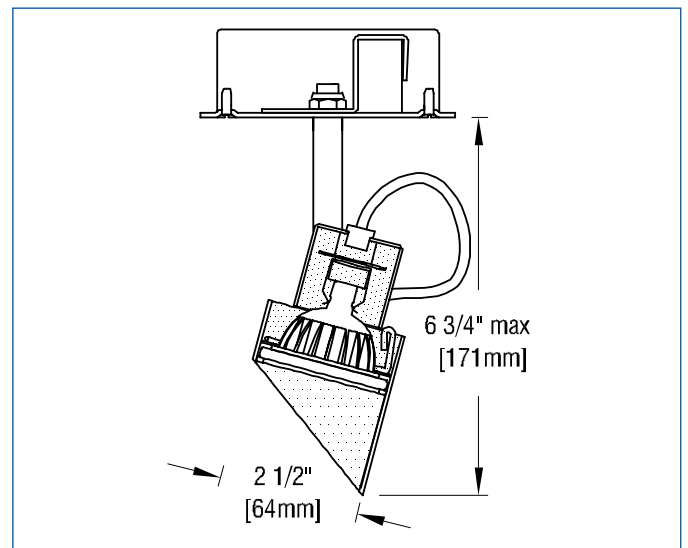

OPTIONS

Specify by adding to the product code.

- **black socket lead**
  with standard matte white housing ..... – BSLV
- **matte black** housing finish
  black socket lead standard ..... – BLK
- **Industrial Silver** housing finish
  black socket lead standard ..... – SIL
- **custom color** paint housing finish
  specify white or black socket lead ..... – WSLV or – BSLV
  and identify color in specification ..... CCH