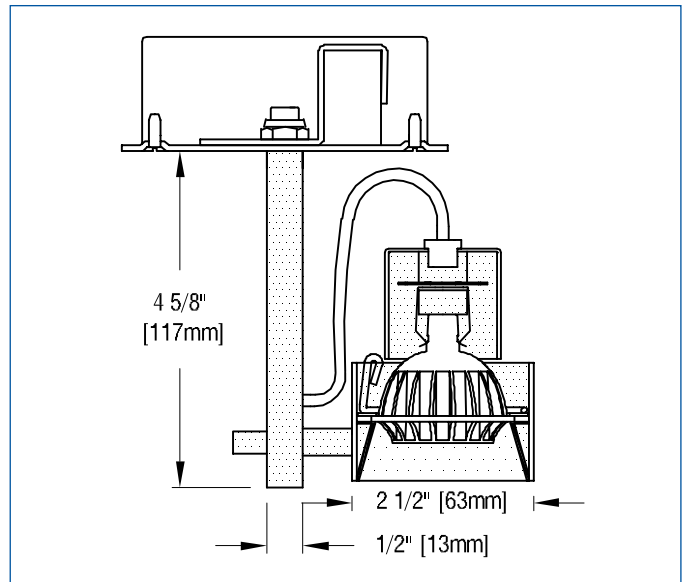

MINI WAND PWG O-OBMX

APPLICATIONS

Fixture is suitable for highlighting vertical or horizontal surfaces, as well as objects in museums, galleries, showrooms, residences, restaurants, offices and stores.

Fixture is suitable for 120-volt electrical service and is listed for mounting on a standard 4" octagonal outlet box (by others).

For current lamp performance data, consult lamp manufacturer's website.