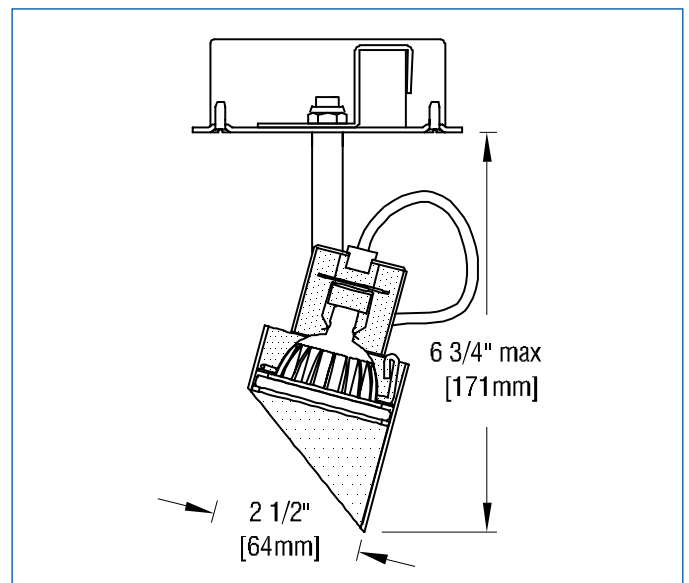

custom color paint housing finish

specify white or black socket lead ..... – WSLV or – BSLV

and identify color in specification ..... CCH