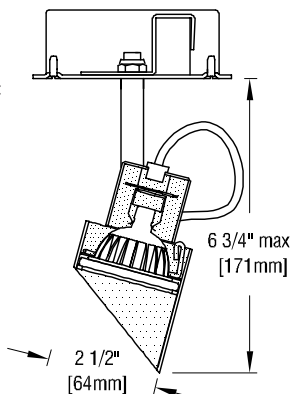

MINI WAND® PWG W-OBMX

surface mounted dim-to-warm wallwasher

FEATURES

Mini Wand PWG W-OBMX is a surface mounted wallwasher designed for use with a Philips 12-volt, GU5.3 base, MR-16 shaped, 'WarmGlow' retrofit LED lamp (supplied by others).

- Philips WarmGlow 6.5MR16...

This lamp dims from 2700K to 2200K, providing an experience similar to the dimming profile of an incandescent lamp.

Fixture is designed for mounting on a 4" octagonal outlet box (by others). Fixture includes an integral electronic transformer mounted on top of the outlet box cover.

The optical assembly consists of an integral specular reflector and 40° x 70° spread lens.

A socket cap prevents any backslash of light onto the ceiling.

Concealed swivels provide 350° horizontal rotation as well as vertical adjustment from 0° to 90°. Focus is positively locked by tightening the knurled ends of the two stems.

Magic Wand fixtures have seamless aluminum housings for lightweight durability. Standard finish is matte white with a white socket lead; also available in black and Industrial Silver matte paint finishes.

PRODUCT CODE

Complete Product Code..... MW3-MRE-OBMX-W-PWG
standard finish: matte white with white socket lead

OPTIONS

Specify by adding to the product code.

- **black socket lead**
  with standard matte white housing ..... – BSLV
- **matte black housing finish**
  black socket lead standard ..... – BLK
- **Industrial Silver housing finish**
  black socket lead standard ..... – SIL
- **custom color paint housing finish**
  specify white or black socket lead ..... – WSLV or – BSLV
  and identify color in specification ..... CCH