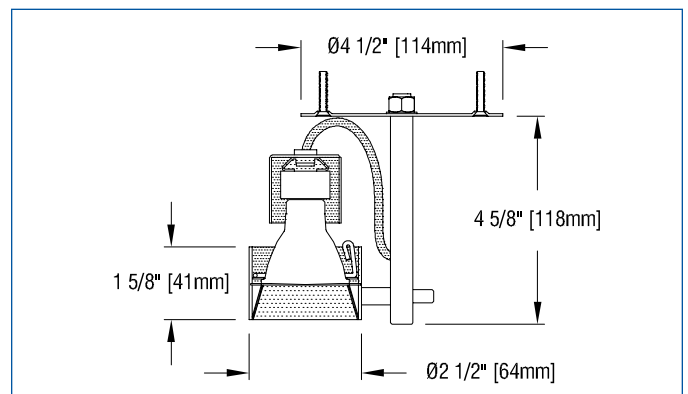

- Concealed swivels provide 350° horizontal rotation as well as vertical adjustment from 0° to 90°. Focus is positively locked by tightening the knurled ends of the stems.
- Lamp brightness is reduced by a conical specular black aperture splay.
- With a 7.5 watt lamp only, fixture accepts one or two of a number of Edison Price Lighting [Optical Accessories](#) including spread lenses, a beam smoother, color filters and light reduction screens. **Alternatively, and again with a 7.5 watt lamp only,** fixture accepts Soraa Snap System lenses, supplied by others
- Mini Wand fixtures are constructed of aluminum components for light-weight durability. Standard finish is matte white with a white socket lead; also available in black and Industrial Silver matte paint finishes.
- For more information, [click here](#).

OPTICAL ACCESSORIES

Note: Suitable for use with 7.5 watt lamps only.

Specify as separate line items.

All are 2 3/8" (60mm) dia. Lenses and filters are glass; screens are aluminum.

- diffuse glass** DGS/2.375
- prismatic lens (Solite; included with fixture)** PLS/2.375
- 55° spread lens** LENS/2.375
- 40° x 70° spread lens** LENS/2.375-4070
- beam smoother** CLR/2.375
- color filters**
- Daylight Blue DAY/2.375
- Surprise Pink PNK/2.375
- amber AMB/2.375
- blue BLU/2.375
- green GRN/2.375
- red RED/2.375
- 33% light reduction screen** SCR33/2.375
- 50% light reduction screen** SCR50/2.375