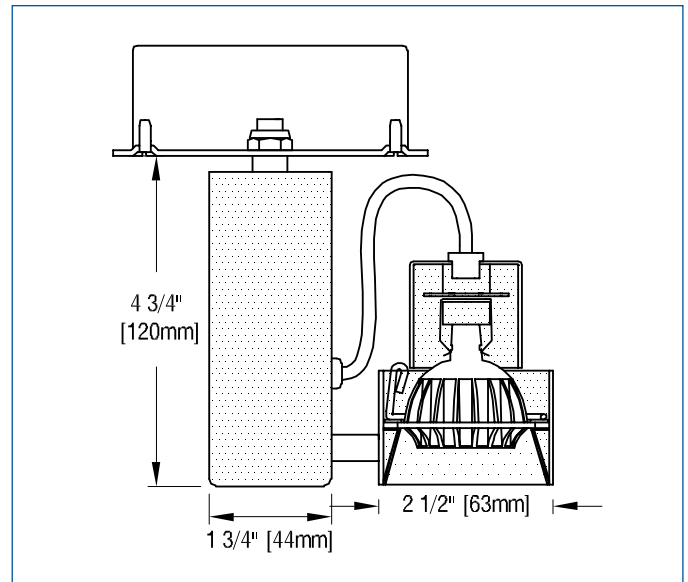

MAGIC WAND PWG O-OBM

APPLICATIONS

Fixture is suitable for highlighting vertical or horizontal surfaces, as well as objects in museums, galleries, showrooms, residences, restaurants, offices and stores.

Fixture is suitable for 120-volt electrical service and is listed for mounting on a standard 4" octagonal outlet box (by others).

For current lamp performance data, consult lamp manufacturer's website.