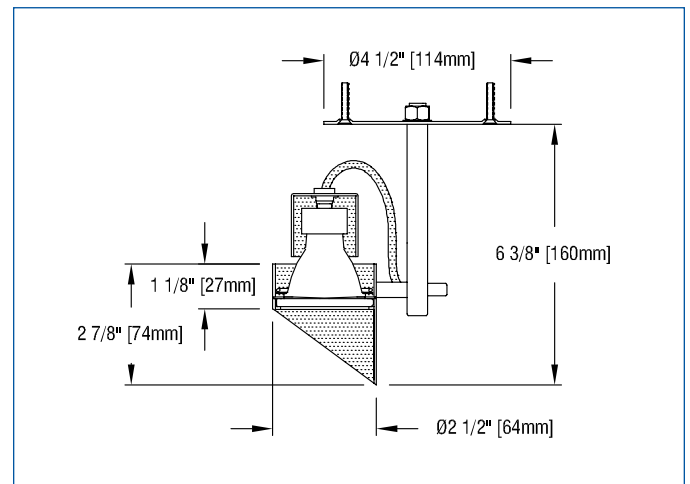

- The optical assembly consists of an integral specular reflector and a 40° x 70° spread lens.
- Concealed swivels provide 350° horizontal rotation as well as vertical adjustment from 0° to 90°. Focus is positively locked by tightening the knurled ends of the stems.
- Fixture accepts one of a number of [Optical Accessories](#) including color filters and light reduction screens.
- Mini Wand fixtures are constructed of aluminum components for light-weight durability. Standard finish is matte white with a white socket lead; also available in black and Industrial Silver matte paint finishes.
- For more information, [click here](#).

OPTICAL ACCESSORIES

Specify as separate line items.

All are 2 3/8" (60mm) dia. Lenses and filters are glass; screens are aluminum.

- 40° x 70° spread lens (included with fixture) LENS/2.375-4070**
- color filters**
- Daylight Blue DAY/2.375
- Surprise Pink PNK/2.375
- amber AMB/2.375
- blue BLU/2.375
- green GRN/2.375
- red RED/2.375
- 33% light reduction screen SCR33/2.375**
- 50% light reduction screen SCR50/2.375**