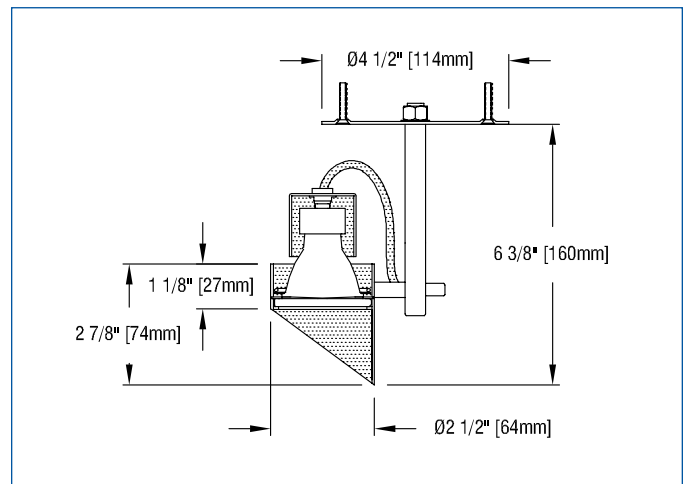

- The optical assembly consists of an integral specular reflector and a 40° x 70° spread lens.
- Concealed swivels provide 350° horizontal rotation as well as vertical adjustment from 0° to 90°. Focus is positively locked by tightening the knurled ends of the stems.
- Fixture accepts one of a number of [Optical Accessories](#) including color filters and light reduction screens.
- Mini Wand fixtures are constructed of aluminum components for light-weight durability. Standard finish is matte white with a white socket lead; also available in black and Industrial Silver matte paint finishes.
- For more information, [click here](#).

OPTICAL ACCESSORIES

Specify as separate line items.

All are 2 3/8" (60mm) dia. Lenses and filters are glass; screens are aluminum.

- 40° x 70° spread lens (included with fixture) LENS/2.375-4070
- color filters**
- Daylight Blue DAY/2.375
- Surprise Pink PNK/2.375
- amber AMB/2.375
- blue BLU/2.375
- green GRN/2.375
- red RED/2.375
- 33% light reduction screen** SCR33/2.375
- 50% light reduction screen** SCR50/2.375