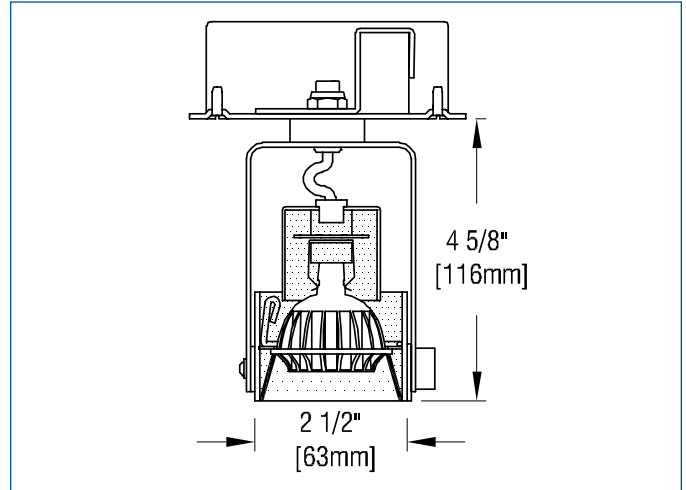

ARTIMA PWG O-OBMX

APPLICATIONS

Fixture is suitable for highlighting vertical or horizontal surfaces, as well as objects in museums, galleries, showrooms, residences, offices and stores.

Fixture is suitable for 120-volt electrical service and cUL^{us} listed for mounting on a standard 4" octagonal outlet box (by others).

For current lamp performance data, consult lamp manufacturer's website.