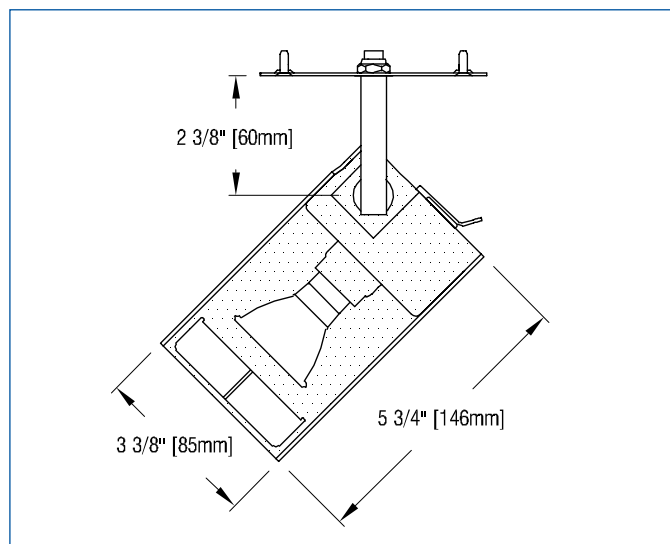

MINIMAX 16E O-OBM

APPLICATIONS

Fixture is suitable for highlighting vertical or horizontal surfaces, as well as objects in museums, galleries, showrooms, residences, offices and stores.

Fixture is suitable for 120-volt electrical service and is listed for mounting on a standard 4" octagonal outlet box (by others).

For current Sora MR16-GU10 lamp performance data, consult www.soraa.com.