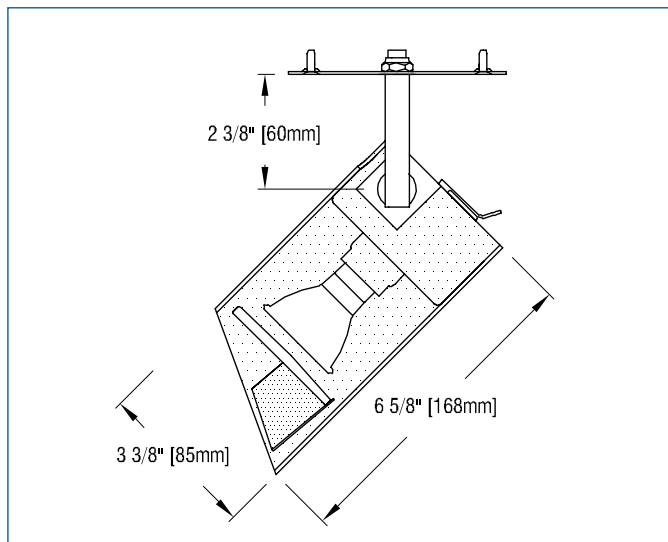

MINIMAX 16E W-OBM

APPLICATIONS

Luminaire is suitable for highlighting vertical surfaces in museums, galleries, showrooms, residences, offices and stores.

Fixture is suitable for 120-volt electrical service and is listed for mounting on a standard 4" octagonal outlet box (by others).

For current Sora MR16-GU10 lamp performance data, consult www.soraa.com.