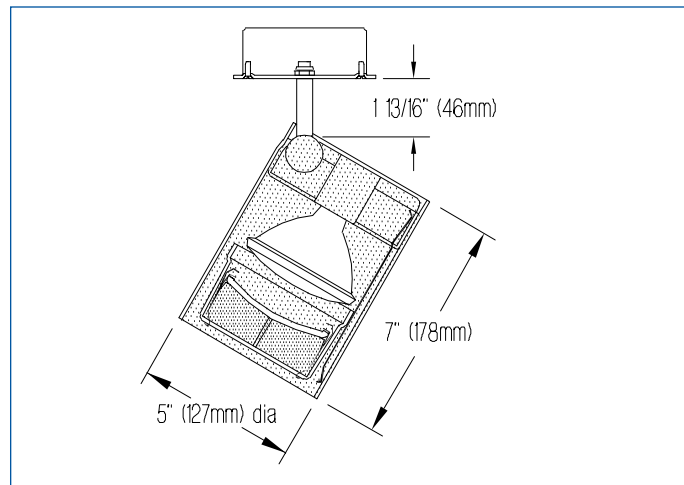

APPLICATIONS

Fixtures are suitable for 120-volt electrical service and cUL^{us} listed for mounting on a standard 4" octagonal outlet box (by others).

For current lamp performance data, consult lamp manufacturer's website.