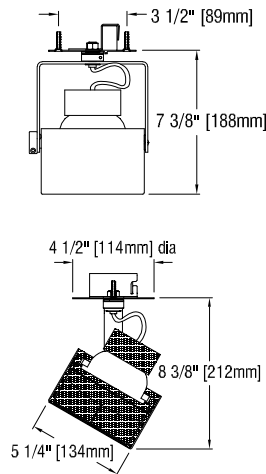

ARTIMA® SRA AR111-OBMX

surface mounted accent light

FEATURES

Artima SRA AR111-OBMX is an accent light designed for use with the following 12-volt, G53 base, SORAA AR111 lamps (supplied by others):

- 12.5 watt Vivid (CRI 95): 8°, 25° & 36° beams
- 18.5 watt Vivid (CRI 95): 9°, 25° & 36° beams

Fixture is designed for mounting on a 4" octagonal mounting box (by others) and includes an integral 120/12-volt electronic transformer mounted on top of the outlet box cover.

The two lamp leads are terminated for quick connection to the lamp contacts and are concealed under a cylindrical cap.

The optical assembly consists of a matte black cross-baffle which reduces spill light and controls lamp brightness. Axial rotation of the cross-baffle allows optional lenses to be oriented easily. Once set, the optical assembly is entirely undisturbed by relamping.

Fixture provides 385° horizontal rotation and vertical adjustment from 0° to 90°. Lamp focus can be locked by tightening two collar clamps using a 3/64" hex key.

Fixture accepts one or two of a number of [Optical Accessories](#), including spread lenses, color filters and light reduction screens.

Standard finish is matte white with a white socket lead; also available in black and Industrial Silver matte paint finishes.