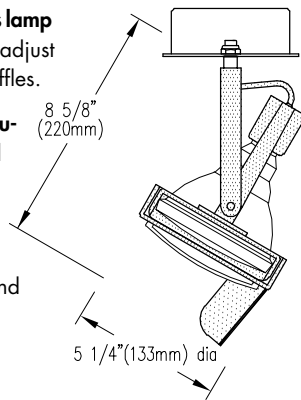

with **Cross-Baffle**