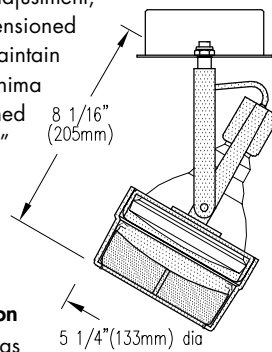

MINIMA® 38E-OBM

surface mounted LED accent light and accessories

FEATURES

Minima 38E-OBM is an accent light which has been checked for fit and initial operation with the following PAR 38 LED retrofit lamps (supplied by others):

- KETRA S38
- Soraa PAR38
- GE PAR38

The fixture provides 385° horizontal rotation and 0° to 90° vertical adjustment, and permanently tensioned swivels allow it to maintain any aiming angle. Minima 38E-OBM is designed for mounting on a 4" octagonal outlet box (by others).

with **Lensholder**

Minima 38E-OBM fixtures may be used alone or with any one of four snap-on optical assemblies available as accessories: lensholder, cross-baffle, wallwasher and barn doors (not pictured). Assemblies accept one or two of a number of **Optical Accessories**.

The cross-baffle reduces spill light, controls lamp brightness and allows the user to easily adjust the orientation of a lens by rotating the baffles.

The wallwasher consists of a specular aluminum reflector and a 40° x 70° spread lens, and provides uniform illumination on vertical surfaces.

Standard finish is matte white with a white socket lead; also available in black and Industrial Silver matte paint finishes.

with **Cross-Baffle**

with **Wallwasher**

APPLICATIONS

Fixtures are suitable for 120-volt electrical service and listed for mounting on a standard 4" octagonal outlet box (by others).

PRODUCT CODE

Complete Product Code.....MIN 38-OBM
standard finish: matte white with white socket lead

OPTIONS

Specify by adding to the product code.

- matte black housing finish ..... – BLK
  black socket lead
- Industrial Silver housing finish ..... – SIL
  black socket lead
- custom color paint housing finish
  specify white or black socket lead ..... – WSLV or – BSLV
  and identify color in specification ..... CCH