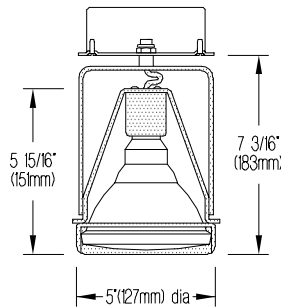

MINIMA® 38E-OBM

surface mounted LED accent light and accessories

FEATURES

Minima 38E-OBM is an accent light which has been checked for fit and initial operation with the following PAR 38 LED retrofit lamps (supplied by others):

- KETRA S38
- Soraa PAR38
- GE PAR38

The fixture provides 385° horizontal rotation and 0° to 90° vertical adjustment, and permanently tensioned swivels allow it to maintain any aiming angle. Minima 38E-OBM is designed for mounting on a 4" octagonal outlet box (by others).

The cross-baffle reduces spill light, controls lamp brightness and allows the user to easily adjust the orientation of a lens by rotating the baffles.

The wallwasher consists of a specular aluminum reflector and a 40° x 70° spread lens, and provides uniform illumination on vertical surfaces.