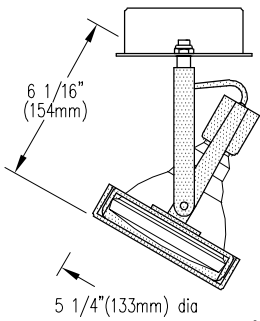

- KETRA S38
- Soraa PAR38
- GE PAR38

The fixture provides 385° horizontal rotation and 0° to 90° vertical adjustment, and permanently tensioned swivels allow it to maintain any aiming angle. Minima 38E-OBM is designed for mounting on a 4" octagonal outlet box (by others).