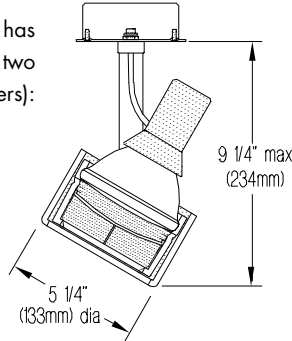

surface mounted LED PAR 38 accent light

FEATURES

- **Artima 38E O-OBM is an accent light** which has been checked for fit and initial operation with two PAR 38 LED retrofit lamps (supplied by others):
 - KETRA S38; and
 - SORAA PAR38.
- **Fixture is designed for mounting on a 4" octagonal outlet box** (by others).
- **The optical assembly for Artima 38 O-OBM is a matte black cross-baffle** which reduces spill light and controls lamp brightness. This assembly and its setting, are entirely undisturbed by relamping.
- **A flared socket cap and light shield ring prevent any backspash of light onto the ceiling.**
- **Artima 38E O-OBM fixtures provide 385° horizontal rotation and vertical adjustment from 0° to 90°.** Lamp focus can be locked by tightening two collar clamps using a 1/64" hex key.
- **Artima 38E O-OBM fixtures accept one or two of a number of [Optical Accessories](#)** including spread lenses, a beam smoother, color filters and light reduction screens.
- **Standard finish is matte white with a white socket lead**; also available in black and Industrial Silver matte paint finishes.
- **For more information, [click here](#).**