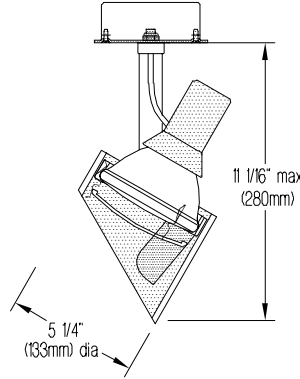

ARTIMA® 38E W-OBM

surface mounted LED PAR 38 wallwasher

FEATURES

- **Artima 38E W-OBM is a wallwasher** which has been checked for fit and initial operation with two PAR 38 LED retrofit lamps (supplied by others):
 - KETRA S38; and
 - SORAA PAR38.
- **Fixture is designed for mounting on a 4" octagonal outlet box** (by others).
- **The optical assembly for Artima 38 W-OBM consists of an internal specular reflector and a 40° x 70° spread lens.** This assembly and its setting, is entirely undisturbed by relamping.
- **A flared socket cap and light shield ring prevent any backsplash of light onto the ceiling.**
- **Artima 38E W-OBM fixtures provide 385° horizontal rotation and vertical adjustment from 0° to 90°.** Lamp focus can be locked by tightening two collar clamps using a 1/64" hex key.
- **Artima 38E W-OBM fixtures accept one or two of a number of [Optical Accessories](#)** including color filters and light reduction screens.
- **Standard finish is matte white with a white socket lead;** also available in black and Industrial Silver matte paint finishes.
- **For more information, [click here](#).**

APPLICATIONS

Fixtures are suitable for 120-volt electrical service and cUL_{US} listed for mounting on a standard 4" octagonal outlet box (by others).

LAMPS BY OTHERS

Edison Price Lighting does not include lamps and does not sell either lamps or their accessories.

specify white or black socket lead – WSLV or – BSLV
 and identify color in specification CCH

OPTICAL ACCESSORIES

Specify as separate line items.

All are 4 3/4" (121mm) dia. Lenses and filters are glass; screens are aluminum.