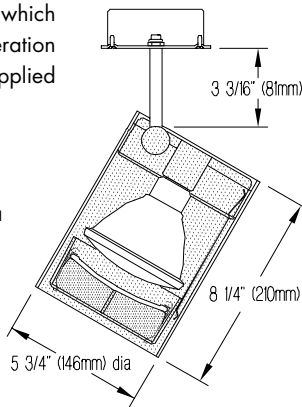

surface mounted LED PAR 38 accent light

FEATURES

- **Maxima 38E O-OBM is an accent light** which has been checked for fit and initial operation with two PAR 38 LED retrofit lamps (supplied by others):
 - KETRA S38; and
 - SORAA PAR38.
- **Fixture is designed for mounting on a 4" octagonal outlet box** (by others).
- **The optical assembly for Maxima 38E O-OBM is a matte black cross-baffle which reduces spill light and controls lamp brightness.** The assembly is fixed in place for precise aiming and easily removed as a unit for relamping.
- **A concealed swivel provides 385° horizontal rotation and vertical adjustment from 0° to 90°.** The swivel is permanently tensioned, allowing Maxima fixtures to remain fixed at any aiming angle.
- **Maxima 38E O-OBM fixtures accept one or two of a number of [Optical Accessories](#)** including spread lenses, a beam smoother, color filters and light reduction screens.
- **Maxima fixtures have seamless aluminum housings for lightweight durability and cast aluminum tops for heat dissipation.** Standard finish is matte white; also available in black and Industrial Silver matte paint finishes.
- **For more information, [click here](#).**