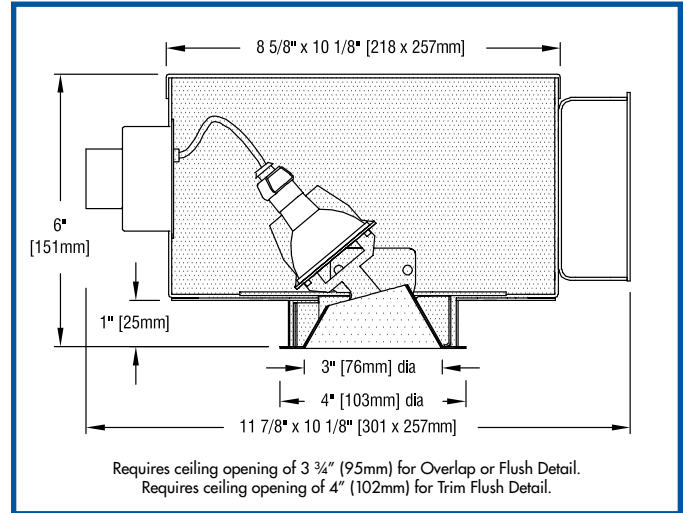

PRODUCT CODE

For complete product code, list basic unit and select one item from each following box.

Basic Unit .....THREE-MRE-AA-PWG

Reflector Color and Detail	Overlap	Trim Flush*
Semi-specular Clear.....	COL	CTF
Slightly diffuse Clear.....	VOL	VTF
Fully diffuse Clear.....	ECOL	ECTF
Champagne Gold	GOL	GTF
Black	BOL	BTF
Other reflector finishes available on special order.		

Standard reflector flange continues reflector finish. White painted flanges and custom painted flanges are available on special order. Add WF (white flange) or CCF (custom color flange).

*Trim Flush reflector trim requires the use of a **plaster ring** Accessory (see below).

▶ Reflectors detailed for metal or wood ceilings available on special order.

LightPlates may be ordered instead of the standard reflectors above.

LightPlate Downlight Spot, white	DP3-OL.....	DP3-TF
LightPlate Accent Spot, white	AP3-OL	AP3-TF
LightPlate Accent Slot, white	AL3-OL.....	AL3-TF
Custom painted trims for LightPlate are available on special order. Add -CC		

OPTIONS Specify by adding to the basic unit.

25° cut reflector (standard reflector is 15° cut) .....-25

ACCESSORIES Specify as a separate line item.

Plaster ring allows use of 3 3/4" OD Trim Flush (-TF) reflector in sheetrock ceiling; 4" dia hole required.....TF RING/3

OPTICAL ACCESSORIES ▼ See next page