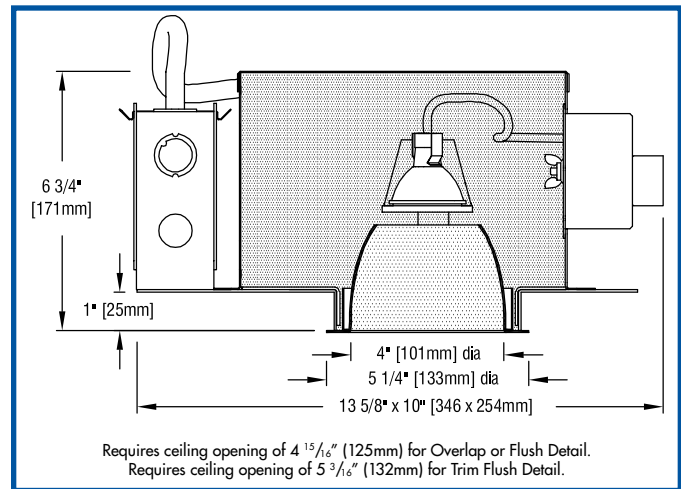

PRODUCT CODE

For complete product code, list basic unit and select one item from each following box.

Basic Unit ..... FOUR-MRE-DL

Reflector Color and Detail	Overlap	Trim Flush*
Semi-specular Clear	COL	CTF
Slightly diffuse Clear	VOL	VTF
Fully diffuse Clear	ECOL	ECTF
Champagne Gold	GOL	GTF
Black	BOL	BTF

*Trim Flush reflector trim requires the use of a plaster ring Accessory (see below).

► Reflectors detailed for metal or wood ceilings available on special order.

LightCharms or LightPlate may be ordered instead of the standard reflectors above.

LightCharm Silver Point	LC-SP
LightCharm Opal	LC-O
LightCharm Crystal	LC-C
LightPlate Downlight Spot, white	DP-OL..... DP-TF

Custom painted trims for LightPlate are available on special order. Add -CC

ACCESSORIES

Specify as a separate line item.

Plaster ring allows use of 4 7/8" OD Trim Flush (TF) reflector in sheetrock ceiling; 5 3/16" dia hole required .....TF RING/4

OPTICAL ACCESSORIES

► over, please