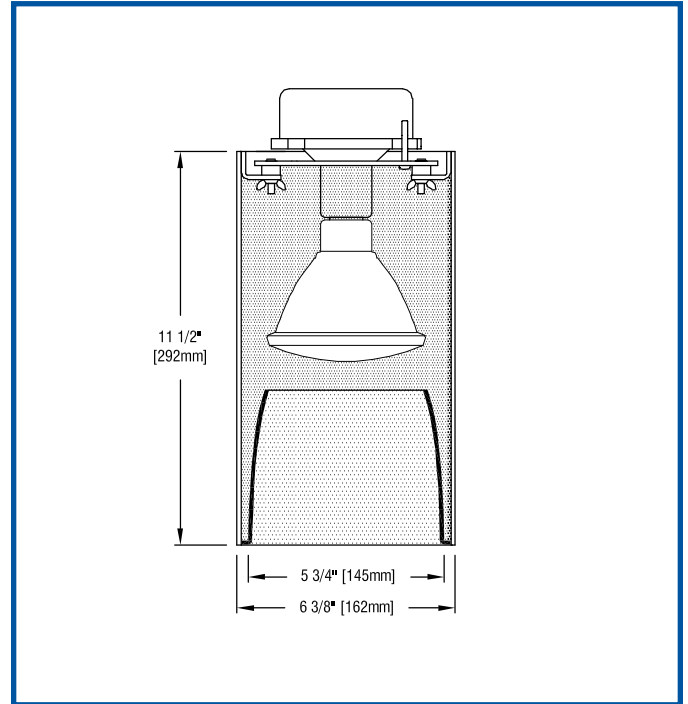

Project

Type

Date Product Code

Designer

DARKLITE® 38E SM

surface mounted PAR 38 LED downlight

FEATURES

- **Darklite 38E SM is a 6" aperture downlight** which has been checked for fit and initial operation with the following PAR 38 LED retrofit lamps (supplied by others):
 - KETRA S38
 - Soraa PAR38
 - GE PAR38
 - TCP Allusion PAR38, dim-to-warm
 - Additional lamps may be suitable. Contact factory with inquiries.
- **Fixture includes a 5 3/4" diameter reflector** – the smallest aperture possible that allows the lamp to be removed without removing the reflector. The reflector is precisely designed to minimize aperture brightness, with a shielding angle of 40°. Housing finish is matte white.
- **Reflector is available in three clear natural aluminum finishes** — semi-specular (C), slightly diffuse (V) or fully diffuse (EC) — as well as champagne gold or black Alzak®. Other reflector finishes are available on special order.
- **Fixture includes a reveal at the top of the housing** which serves as a vent for air drawn through the fixture.
- **For more information, [click here](#).**

APPLICATIONS

Fixture is suitable for 120-volt electrical service and is listed for Damp Location and mounting on a standard 3 1/2" x 3 1/2" x 1 1/2" deep octagonal outlet box (by others).

LAMPS BY OTHERS