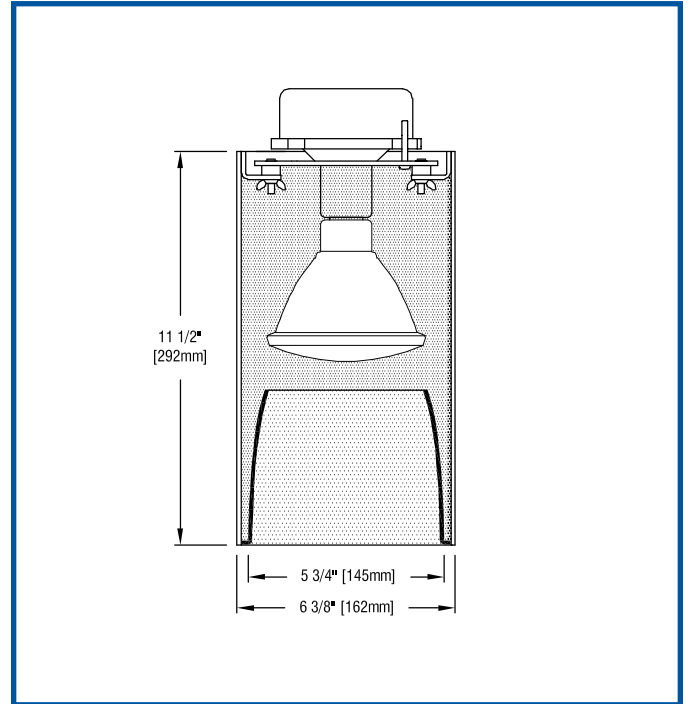

DARKLITE® 38E SM

surface mounted LED PAR 38 downlight

MADE-TO-ORDER • MAY NOT BE RETURNED FOR CREDIT • MADE-TO-ORDER • MAY NOT BE RETURNED FOR CREDIT

FEATURES

- **Darklite 38E SM is a 6" aperture downlight** which has been checked for fit and initial operation with two PAR 38 LED retrofit lamps (supplied by others):
 - KETRA S38; and
 - SORAA PAR38.
- **Fixture includes a 5 3/4" diameter reflector** – the smallest aperture possible that allows the lamp to be removed without removing the reflector. The reflector is precisely designed to minimize aperture brightness, with a shielding angle of 40°. Housing finish is matte white.
- **Reflector is available in three clear natural aluminum finishes** — semi-specular (C), slightly diffuse (V) or fully diffuse (EC) — as well as champagne gold or black Alzak®. Other reflector finishes are available on special order.
- **Fixture includes a reveal at the top of the housing** which serves as a vent for air drawn through the fixture.
- **For more information, [click here](#).**

APPLICATIONS

Fixture is suitable for 120-volt electrical service and is  listed for Damp Location and mounting on a standard 3 1/2" x 3 1/2" x 1 1/2" deep octagonal outlet box (by others).

LAMPS BY OTHERS