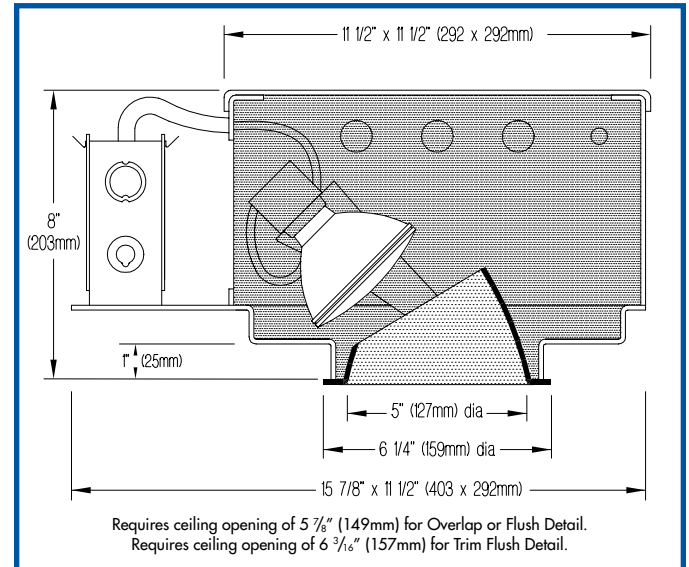

The wireless range of lamped fixtures will vary with lamp and site conditions

- **Install-from-below**, see [PRESTO DL 30SE/5AA](#)

PRODUCT CODE

For complete product code, list basic unit and select one item from the following box.