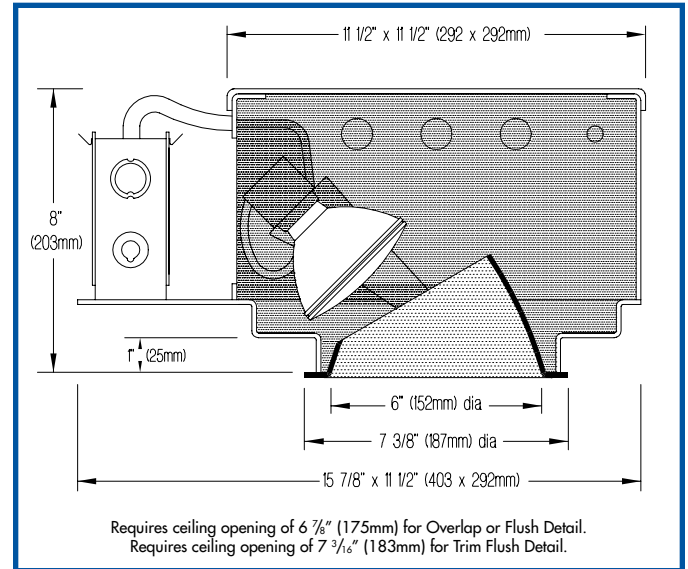

PRODUCT CODE

For complete product code, list basic unit and select one item from the following box.

Basic Unit ..... DL 30/6AA

Reflector Color and Detail	Overlap Flange	Trim Flush*
Semi-specular Clear.....	COL.....	CTF
Slightly diffuse Clear.....	VOL.....	VTF
Fully diffuse Clear.....	ECOL.....	ECTF
Champagne Gold.....	GOL.....	GTF
Black.....	BOL.....	BTF

Other reflector finishes available on special order.

Overlap Flange continues reflector finish. White painted flanges and custom painted flanges are available on special order. Add WF (white flange) or CCF (custom color flange).

*Trim Flush reflector trim requires the use of a **plaster ring** Accessory (see below).

► Reflectors detailed for metal or wood ceilings available on special order.

Example: DL 30/6AA COL WF is the complete product code for a fixture with semi-specular clear reflector and white painted overlap flange.

ACCESSORIES

Specify as separate line items.

Plaster ring allows use of 6 7/8" OD Trim Flush (-TF) reflector in sheetrock ceiling; 7 3/8" dia hole required.....TF RING/6

Holder for one or two Optical Accessories (see over).....30 OA HILDR

► Decorative reflector rings are available on special order. Contact factory.

OPTICAL ACCESSORIES ▼ next page