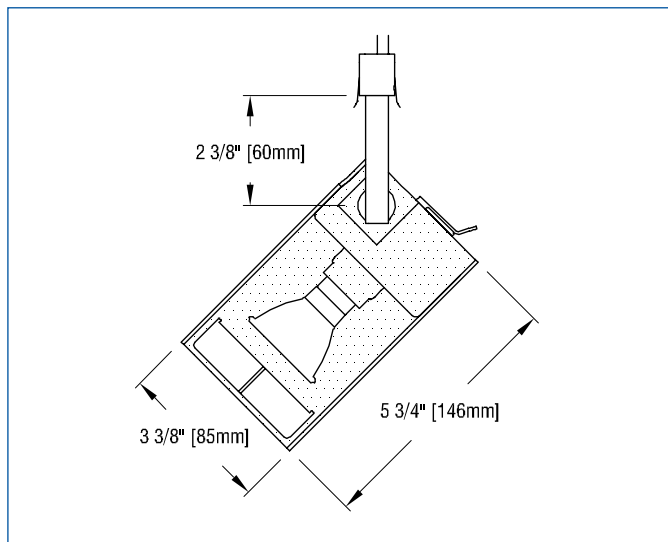

MINIMAX 16E O

APPLICATIONS

Fixture is suitable for highlighting vertical or horizontal surfaces, as well as objects in museums, galleries, showrooms, residences, offices and stores.

Fixture is listed for mounting on Edison Price Lighting 120-volt track only.

For current Sora MR16-GU10 lamp performance data, consult www.soraa.com.