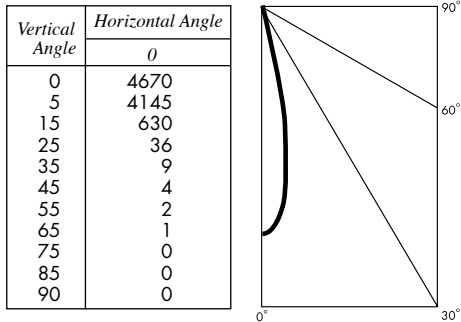

CANDLEPOWER DISTRIBUTION

LUMINAIRE LIGHT OUTPUT AND EFFICACY

LED Module Type	Luminaire Light Output	Luminaire CBCP	Luminaire Efficacy (lms/watt)	System Wattage
700 Lumens Artist	207*	1684*	15*	14
1000 Lumens Artist	272*	2215*	14*	19
1300 Lumens Artist	376*	3066*	12*	30
1600 Lumens Artist	447*	3643*	12*	38
1000 Lumens standard & Vibrant	285*	2321*	20*	14
1300 Lumens standard & Vibrant	380*	3096*	20*	19
2000 Lumens standard & Vibrant	573	4670	15	38

*estimated values

STANDARD DRIVER INFORMATION (UL Class 2, dry and damp location)

Voltage	120	277
Input Watts (L07A/L10A/L13A/L16A/L10S&V/L13S&V/L20S&V)	14/19/30/38/14/19/38	14/19/30/38/14/19/38
Input Current(A) (L07A/L10A/L13A/L16A/L10S&V/L13S&V/L20S&V)	.12/.16/.25/.32/.12/.16/.32	.05/.07/.11/.14/.05/.07/.14
Output Current (mA)	500-1050	500-1050
Min. Power Factor	.99	.99
Operating Temperature Range (F)	-13 to 122	-13 to 122

LIGHT OUTPUT MULTI-

LED Module Type	Light Output Multiplier
700 Lumens Artist	.36*
1000 Lumens Artist	.47*
1300 Lumens Artist	.65*
1600 Lumens Artist	.78*
1000 Lumens standard & Vibrant	.50*
1300 Lumens standard & Vibrant	.66*
2000 Lumens standard & Vibrant	1