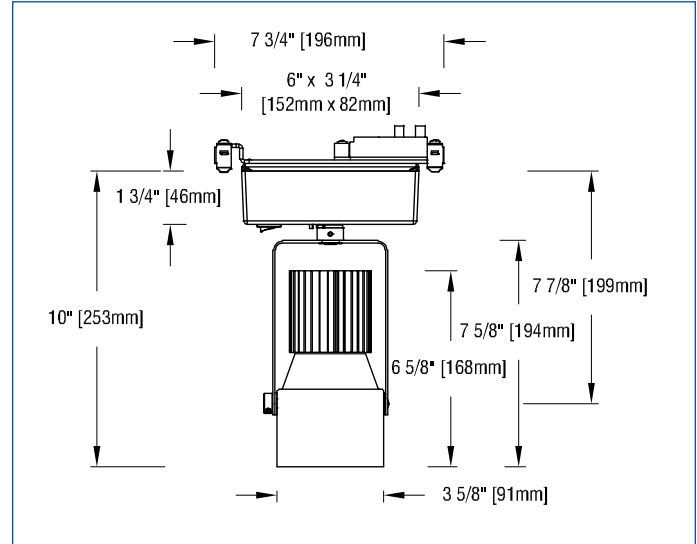

APPLICATIONS

Luminaire is listed for mounting on Edison Price Lighting 120-volt or 277-volt track.

Fixture Spacing Requirements The track adapter of this fixture is 7 3/4" long. For this reason 1) it cannot be track-mounted closer than 8" on center and 2) it cannot be used with 2 of our 7 **Unicep** single-fixture track units.