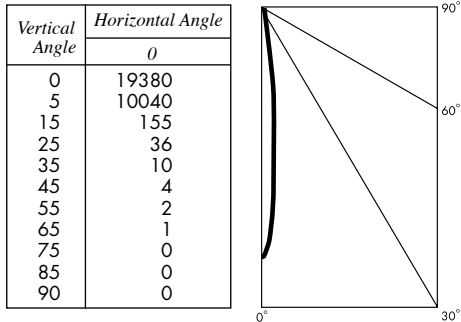

CANDLEPOWER DISTRIBUTION

LUMINAIRE LIGHT OUTPUT AND EFFICACY

LED Module Type	Luminaire Light Output	Luminaire CBCP	Luminaire Efficacy (lms/watt)	System Wattage
700 Lumens Artist	277*	6986*	20*	14
1000 Lumens Artist	365*	9192*	19*	19
1300 Lumens Artist	505*	12,723*	17*	30
1600 Lumens Artist	600*	15,116*	16*	38
1000 Lumens standard & Vibrant	382*	9631*	27*	14
1300 Lumens standard & Vibrant	510*	12,849*	27*	19
2000 Lumens standard & Vibrant	769	19,380	21	38