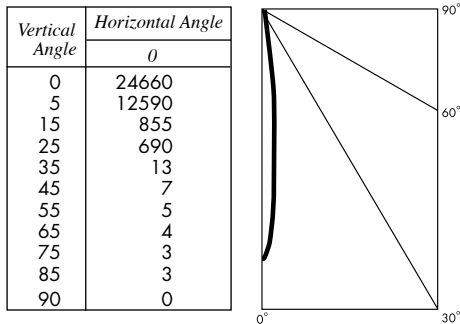

PHOTOMETRIC REPORT with 10° reflector (tested per IESNA LM-79-2008)

Verification Services Report No. 1222995. Original test report furnished upon request.

Luminaire ..... track-mounted LED accent light with 10° reflector and black lens holder (NO LENS)

Lamp ..... Xicato LED Module, 2000 lumens, 3000K

Lamp Life ..... Rated 50,000 hours based on L70/B50 criteria. LM80 report by LED manufacturer furnished upon request

CANDLEPOWER DISTRIBUTION

LUMINAIRE LIGHT OUTPUT AND EFFICACY

LED Module Type	Luminaire Light Output	Luminaire CBCP	Luminaire Efficacy (lms/watt)	System Wattage
700 Lumens Artist	512*	8890*	36*	14
1000 Lumens Artist	674*	11696*	36*	19
1300 Lumens Artist	933*	16189*	31*	30
1600 Lumens Artist	1108*	19235*	29*	38
1000 Lumens standard & Vibrant	706*	12136*	50*	14
1300 Lumens standard & Vibrant	942*	16350*	50*	19
2000 Lumens standard & Vibrant	1421	24660	38	38

*estimated values

PHOTOMETRIC REPORT with 24° reflector (tested per IESNA LM-79-2008)

Verification Services Report No. 122996. Original test report furnished upon request.

Luminaire ..... track-mounted LED accent light with 24° reflector and black lens holder (NO LENS)

Lamp ..... Xicato LED Module, 2000 lumens, 3000K

Lamp Life ..... Rated 50,000 hours based on L70/B50 criteria. LM80 report by LED manufacturer furnished upon request