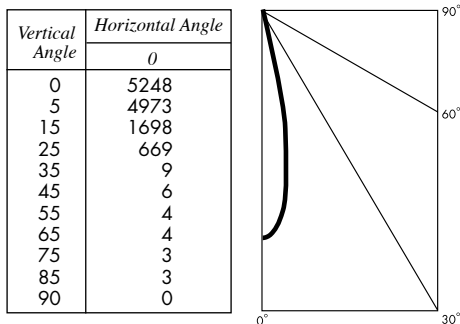

CANDLEPOWER DISTRIBUTION

LUMINAIRE LIGHT OUTPUT AND EFFICACY

LED Module Type	Luminaire Light Output	Luminaire CBCP	Luminaire Efficacy (lms/watt)	System Wattage
700 Lumens Artist	457*	1855*	32*	14
1000 Lumens Artist	602*	2465*	32*	19
1300 Lumens Artist	833*	3445*	27*	30
1600 Lumens Artist	990*	4093*	26*	38
1000 Lumens standard & Vibrant	631*	2608*	45*	14
1300 Lumens standard & Vibrant	841*	3479*	44*	19
2000 Lumens standard & Vibrant	1269	5248	34	38

*estimated values