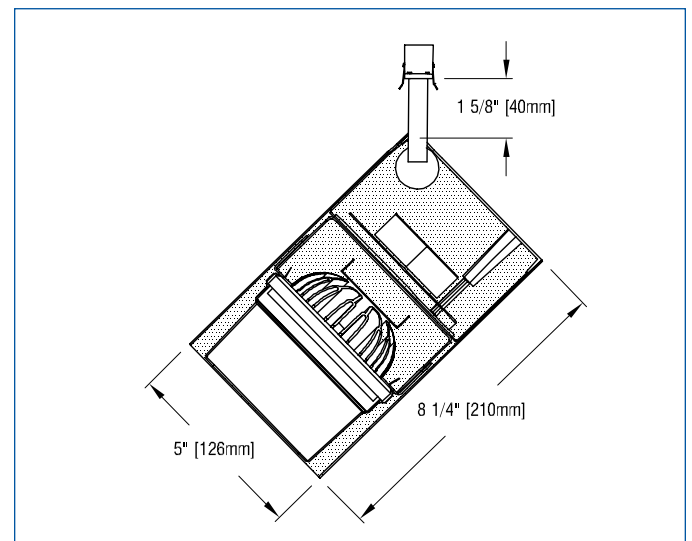

LAMP (BY OTHERS) DIMMING INFO

Edison Price Lighting does not include lamps and does not sell either lamps or their accessories. For dimming compatibility consult the lamp manufacturer's website.

For the outlet box mounted version of this luminaire, see **MidiMax ARE-OBM**.