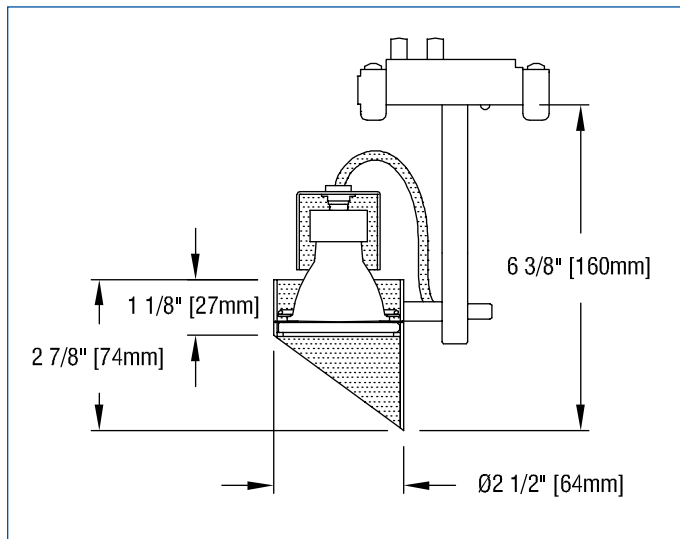

APPLICATIONS

Fixture is suitable for wallwashing vertical surfaces in museums, galleries, showrooms, residences, restaurants, offices and stores.

Fixture is listed for mounting on 120-volt Edison Price Lighting track only.

For current Sora MR16-GU10 lamp performance data, consult www.sora.com.