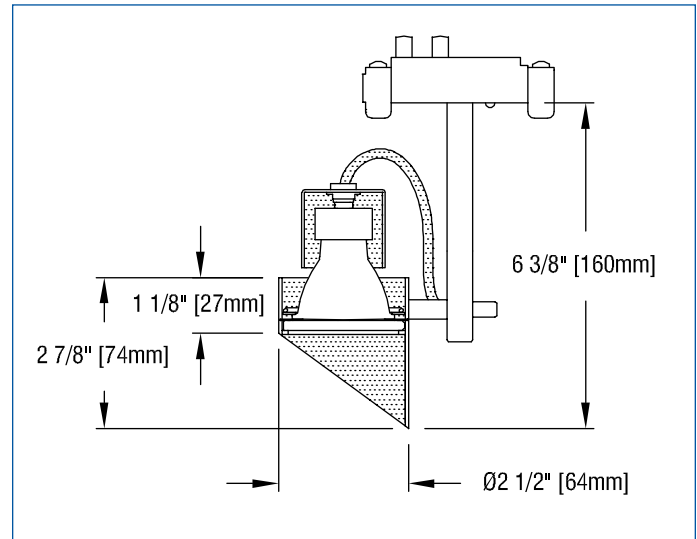

APPLICATIONS

Fixture is suitable for wallwashing vertical surfaces in museums, galleries, showrooms, residences, restaurants, offices and stores.

Fixture is listed for mounting on 120-volt Edison Price Lighting track only.

For current Sora MR16-GU10 lamp performance data, consult www.sora.com.