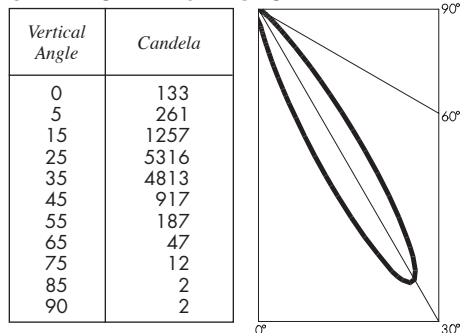

PHOTOMETRIC REPORT – SPOT

Report No. 46848. Original Independent Testing Laboratories, Inc. (ITL) test report furnished upon request.

Luminaire ..... surface mounted adjustable accent light with 55° spread lens; aimed at 30° above vertical

Lamp ..... 100-watt PAR-38 HIR SP, 2070 lumens

Efficiency 53.7%

PHOTOMETRIC REPORT – FLOOD

Report No. 46849. Original Independent Testing Laboratories, Inc. (ITL) test report furnished upon request.

Luminaire ..... surface mounted adjustable accent light with 55° spread lens; aimed at 30° above vertical

Lamp ..... 100-watt PAR-30 HIR FL, 2070 lumens

Efficiency 47.6%

CANDLEPOWER DISTRIBUTION