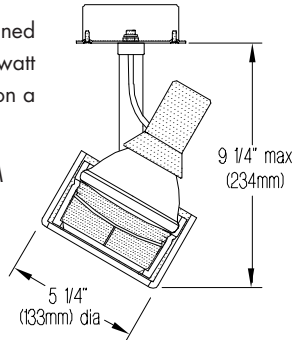

ARTIMA® 38 O-OBM

surface mounted accent light

PAR LAMP
4-522

FEATURES

Artima 38 O-OBM is an accent light designed for use with PAR-38 flood or spot lamps (250-watt maximum). Fixture is designed for mounting on a 4" octagonal outlet box (by others).

The optical assembly for Artima 38 O-OBM is a matte black cross-baffle which reduces spill light and controls lamp brightness. This assembly and its setting, are entirely undisturbed by relamping.

A flared socket cap and light shield ring prevent any backsplash of light onto the ceiling.

Artima 38 O-OBM fixtures provide 385° horizontal rotation and vertical adjustment from 0° to 90°. Lamp focus can be locked by tightening two collar clamps using a 1/64" hex key.

Artima 38 O-OBM fixtures accept one or two of a number of Optical Accessories including spread lenses, a beam smoother, a UV filter, color filters and light reduction screens. We especially recommend the addition of one of our spread lenses when using the Artima 38 O-OBM for critical display functions.

Standard finish is matte white with a white socket lead; also available in black and Industrial Silver matte paint finishes.