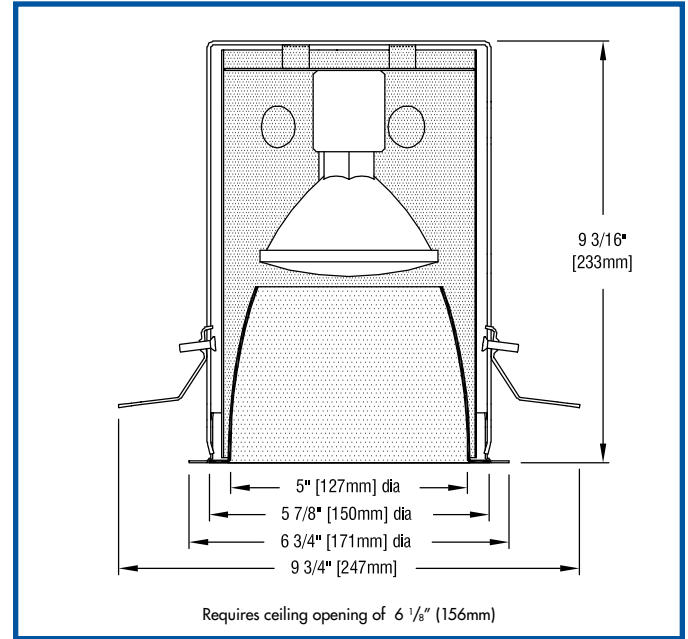

recessed short neck PAR 30 LED downlight remodeler

FEATURES

- Presto DL 30SE/5 is a 5" aperture remodeler downlight designed for installation from below in an existing ceiling.
- Fixture has been checked for fit and initial operation with a PAR 30 short neck LED retrofit LED lamp (by others) including:
 - Sora PAR30S
 - Ushio Uphoria PAR 30 S
 - Additional lamps may be suitable. Contact factory with inquiries.
- Precise reflector design minimizes aperture brightness, with a shielding angle of 40°.
- Reflectors are available in three clear natural aluminum finishes — semi-specular (C), slightly diffuse (V) or fully diffuse (EC) — as well as champagne gold or black Alzak®. Semi-specular, gold and black finishes are recommended for smooth beam patterns on light surfaces. Other reflector finishes are available on special order.
- Trim flange conceals edges of ceiling installation hole. Standard finish is white; custom paint finish available on special order.
- Housing is constructed from 20-gauge electro-zinc, polyester-coated steel in Edison Price Lighting's American factory. Heavy-gauge metals, an additional protective coating, and American manufacturing guarantees long-lasting durability.
- For more information, [click here](#).