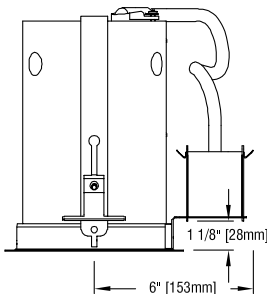

recessed short neck PAR 30 LED downlight remodeler

FEATURES

- Presto DL 30SE/5 is a 5" aperture remodeler downlight designed for installation from below in an existing ceiling.
- Fixture has been checked for fit and initial operation with a PAR 30 short neck LED retrofit LED lamp (by others) including:
 - Sora PAR30S
 - Ushio Uphoria PAR 30 S
 - Additional lamps may be suitable. Contact factory with inquiries.
- Precise reflector design minimizes aperture brightness, with a shielding angle of 40°.
- Reflectors are available in three clear natural aluminum finishes — semi-specular (C), slightly diffuse (V) or fully diffuse (EC) — as well as champagne gold or black Alzak®. Semi-specular, gold and black finishes are recommended for smooth beam patterns on light surfaces. Other reflector finishes are available on special order.
- Trim flange conceals edges of ceiling installation hole. Standard finish is white; custom paint finish available on special order.
- Housing is constructed from 20-gauge electro-zinc, polyester-coated steel in Edison Price Lighting's American factory. Heavy-gauge metals, an additional protective coating, and American manufacturing guarantees long-lasting durability.
- For more information, [click here](#).

APPLICATIONS

Installation locations should offer the following conditions:

- ceiling material 1 1/8" or less thick capable of supporting 17 pounds
- recess depth of at least 9 11/16"
- plenum free of joists or obstructions for at least 6" from center of hole along one side (to accommodate junction box).