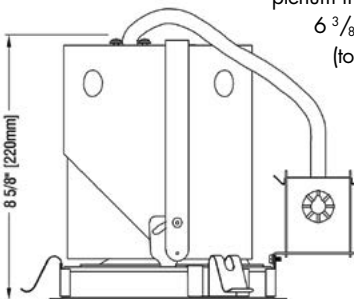

## FEATURES

- **Presto DL 30SE/6AA is a 6" aperture remodeler accent light** designed for installation from below in an existing ceiling.
- **Fixture has been checked for fit and initial operation** with a PAR 30 short neck LED retrofit LED lamp (by others) including:
  - Soraa PAR30S
  - Ushio Uphoria PAR 30 S
  - Additional lamps may be suitable. Contact factory with inquiries.
- **The reflector is cut at 30° for optimal performance.** Precise reflector design minimizes aperture brightness.
- **Presto DL 30SE/6AA provides 210° horizontal lamp rotation** (the remaining 150° of travel is prevented by the presence of the splice compartment). Fixture provides 0°–45° angular adjustment at all but three points where the adjustment is limited to 0°–40° by the presence of mounting springs. Once focused, both horizontal rotation and angular adjustment may be locked in place.
- **Reflectors are available in three clear natural aluminum finishes** — semi-specular (C), slightly diffuse (V) or fully diffuse (EC) — as well as champagne gold or black Alzak®. Semi-specular, gold and black finishes are recommended for smooth beam patterns on light surfaces. Other reflector finishes are available on special order.
- **Trim flange conceals edges of ceiling installation hole.** Standard finish is white; custom paint finish available on special order.
- **Housing is constructed from 20-gauge electro-zinc, polyester-coated steel in Edison Price Lighting's American factory.** Heavy-gauge metals, an additional protective coating, and American manufacturing guarantees long-lasting durability.
- **For more information, [click here](#).**

## APPLICATIONS

Installation locations should offer the following conditions:

- ceiling material 1/2" to 1" thick capable of supporting 19 pounds
- recess depth of at least 9 1/8"
- plenum free of joists or obstructions for at least 6 3/8" from center of hole along one side (to accommodate junction box).