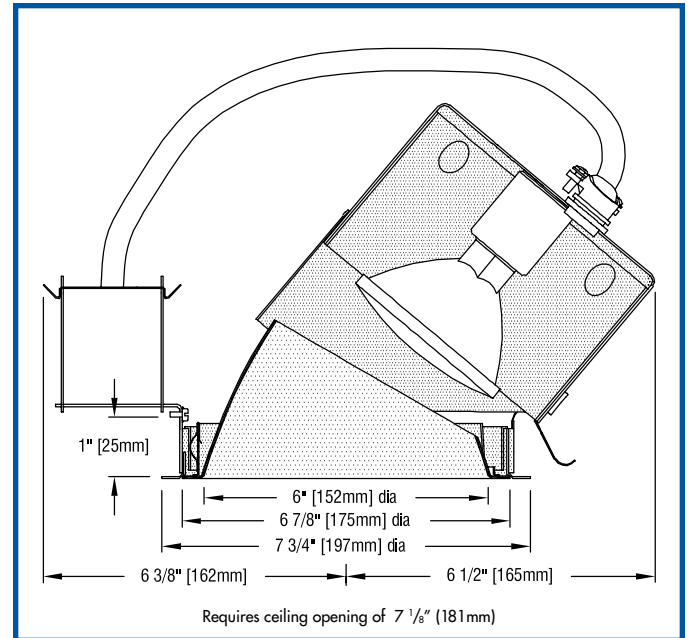

## FEATURES

- **Presto DL 30SE/6AA is a 6" aperture remodeler accent light** designed for installation from below in an existing ceiling.
- **Fixture has been checked for fit and initial operation** with a PAR 30 short neck LED retrofit LED lamp (by others) including:
  - Soraa PAR30S
  - Ushio Uphoria PAR 30 S
  - Additional lamps may be suitable. Contact factory with inquiries.
- **The reflector is cut at 30° for optimal performance.** Precise reflector design minimizes aperture brightness.
- **Presto DL 30SE/6AA provides 210° horizontal lamp rotation** (the remaining 150° of travel is prevented by the presence of the splice compartment). Fixture provides 0°–45° angular adjustment at all but three points where the adjustment is limited to 0°–40° by the presence of mounting springs. Once focused, both horizontal rotation and angular adjustment may be locked in place.
- **Reflectors are available in three clear natural aluminum finishes** — semi-specular (C), slightly diffuse (V) or fully diffuse (EC) — as well as champagne gold or black Alzak®. Semi-specular, gold and black finishes are recommended for smooth beam patterns on light surfaces. Other reflector finishes are available on special order.
- **Trim flange conceals edges of ceiling installation hole.** Standard finish is white; custom paint finish available on special order.
- **Housing is constructed from 20-gauge electro-zinc, polyester-coated steel in Edison Price Lighting's American factory.** Heavy-gauge metals, an additional protective coating, and American manufacturing guarantees long-lasting durability.
- **For more information, [click here](#).**

## APPLICATIONS

Installation locations should offer the following conditions:

- ceiling material 1/2" to 1" thick capable of supporting 19 pounds
- recess depth of at least 9 1/8"
- plenum free of joists or obstructions for at least 6 3/8" from center of hole along one side (to accommodate junction box).