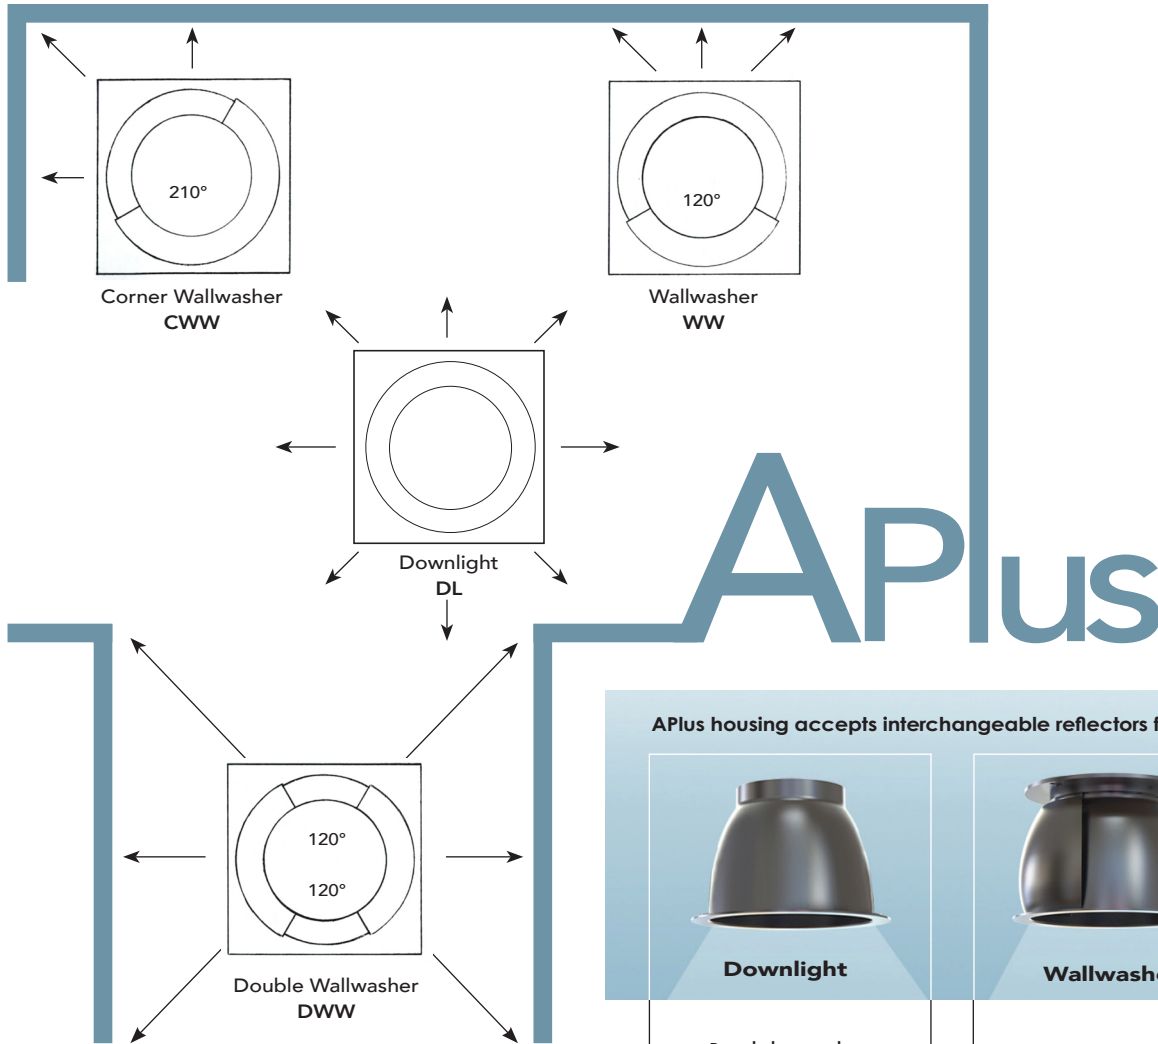

Illuminate an entire room, wall, corner, or hallway with Edison Price Lighting's innovative APlus family

www.epl.com

APlus

APlus masters a room's most challenging angles, thanks to its unique hemispherical LED and precise reflectors. The four interchangeable reflectors provide either downlighting (DL), wallwashing (WL), double wallwashing for hallways (DWW), or corner wallwashing (CWW).

APlus is comfortably glare-free, thanks to the reflector's proprietary design and anodized aluminum construction. Fixtures are available in 4", 5" or 6" apertures with an optional seamless flush trim.